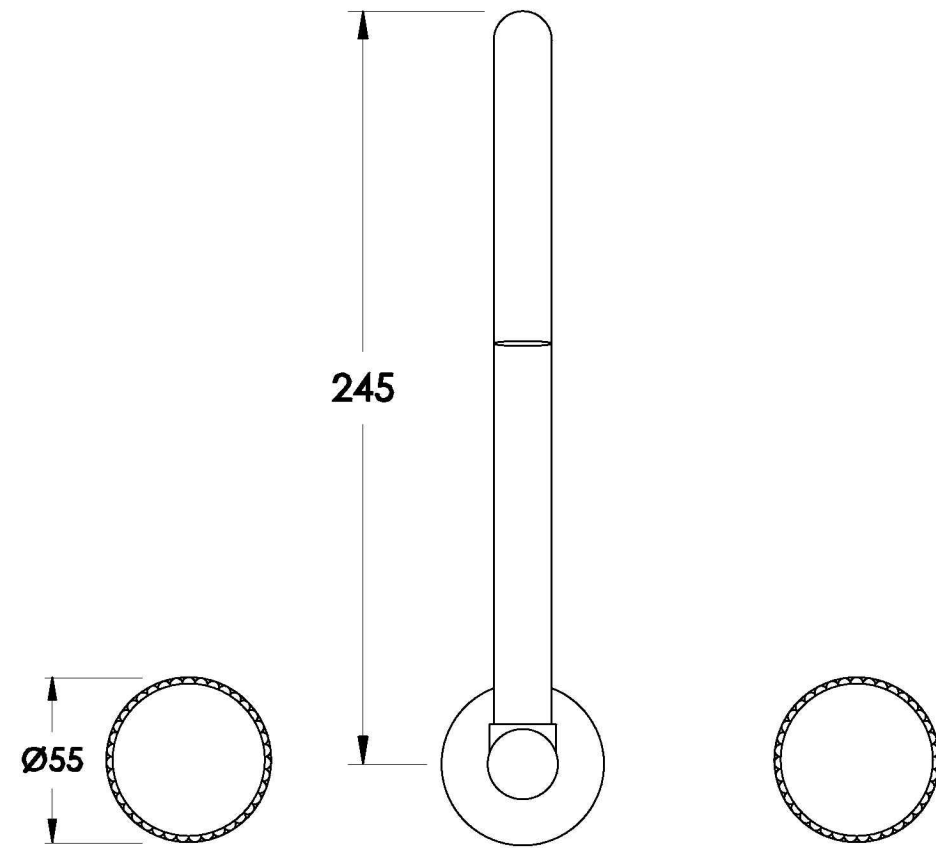

HALO PLEAT WALL SET WITH PLEAT HANDLES

1.9528.00.9.XX

1.9528.50.9.XX: Flow controlled variant

PRODUCT DIMENSIONS:

Front view

Side view:

Top view: