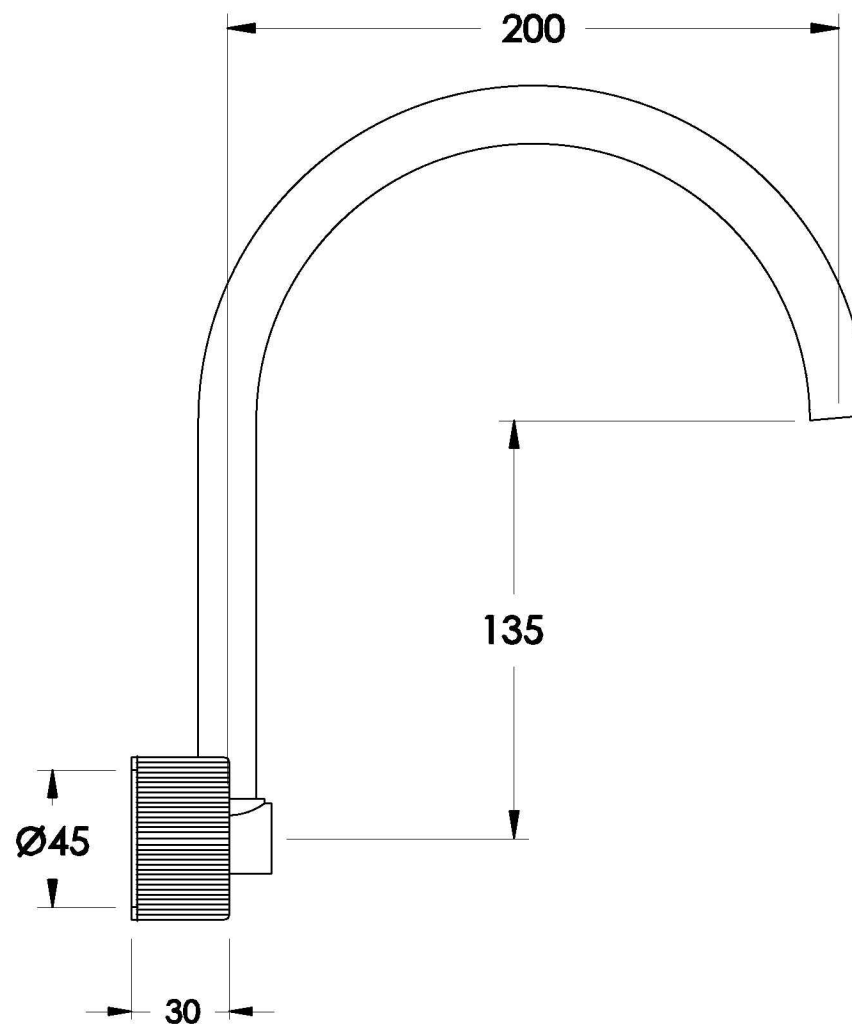

HALO PLEAT WALL SET WITH PLEAT HANDLES

1.9528.00.9.XX

1.9528.50.9.XX: Flow controlled variant

PRODUCT DIMENSIONS:

Front view

Side view:

Top view: