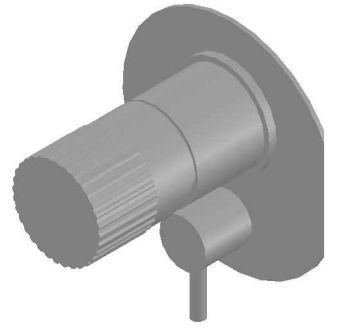

## HALO PLEAT MIXER DIVERTER WITH PLEAT HANDLE

1.9548.05.9.XX

### PRODUCT DIMENSIONS:

Front view

Side view:

Top view: