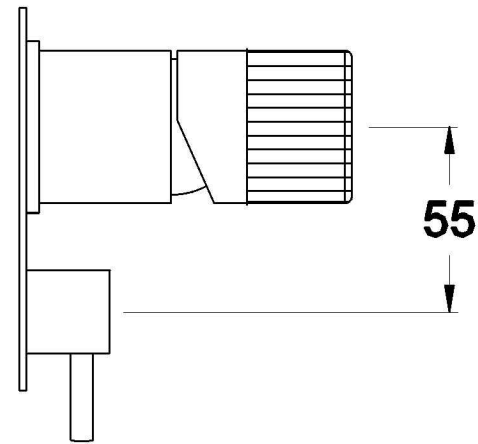

## HALO PLEAT MIXER DIVERTER WITH PLEAT HANDLE

1.9548.05.9.XX

### PRODUCT DIMENSIONS:

Front view

Side view:

Top view: