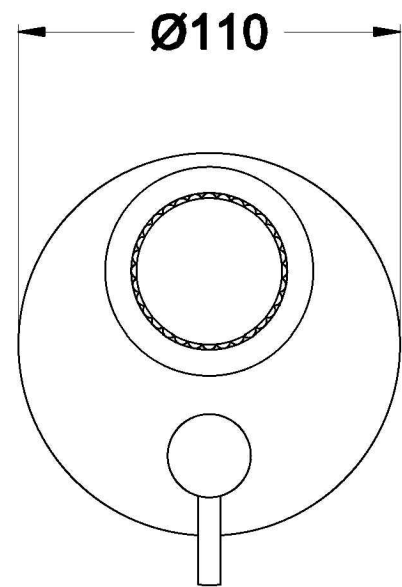

## HALO PLEAT MIXER DIVERTER WITH PLEAT HANDLE

1.9548.05.9.XX

### PRODUCT DIMENSIONS:

Front view

Side view:

Top view: