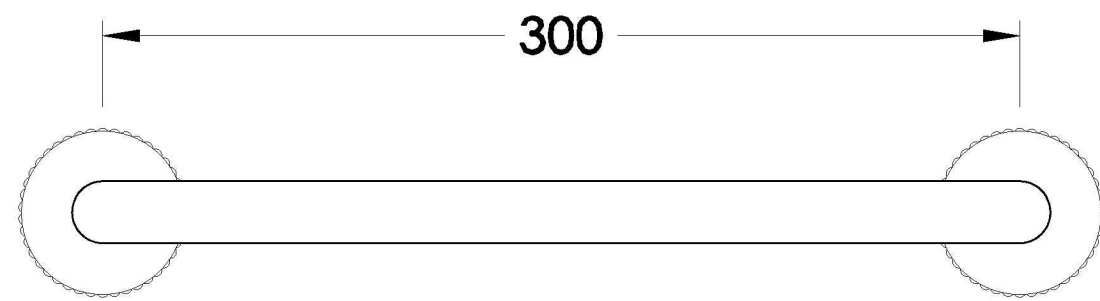

HALO PLEAT TOWEL RAIL WITH PLEAT TRIM

1.9555.30.9.XX

PRODUCT DIMENSIONS:

Front view

Side view:

Top view: