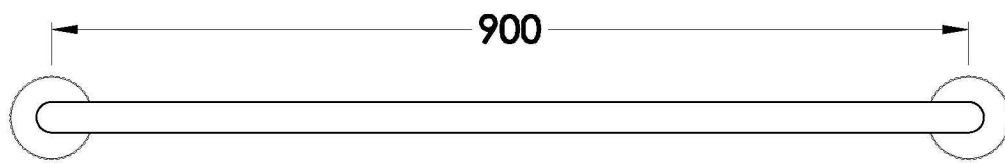

HALO PLEAT TOWEL RAIL WITH PLEAT TRIM

1.9555.90.9.XX

PRODUCT DIMENSIONS:

Front view

Side view:

Top view: