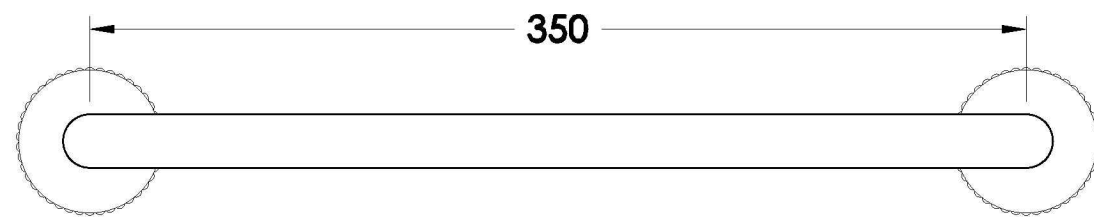

HALO PLEAT SHELF WITH PLEAT TRIM

1.9559.02.9.XX

PRODUCT DIMENSIONS:

Front view

Side view:

Top view: