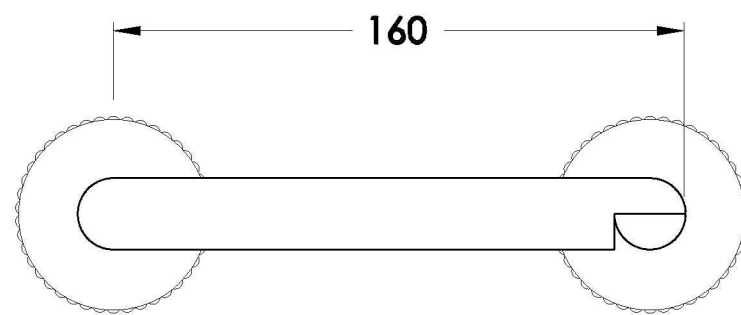

## HALO PLEAT TOILET ROLL HOLDER WITH PLEAT FLANGE

1.9561.00.9.XX

### PRODUCT DIMENSIONS:

Front view

Side view:

Top view: