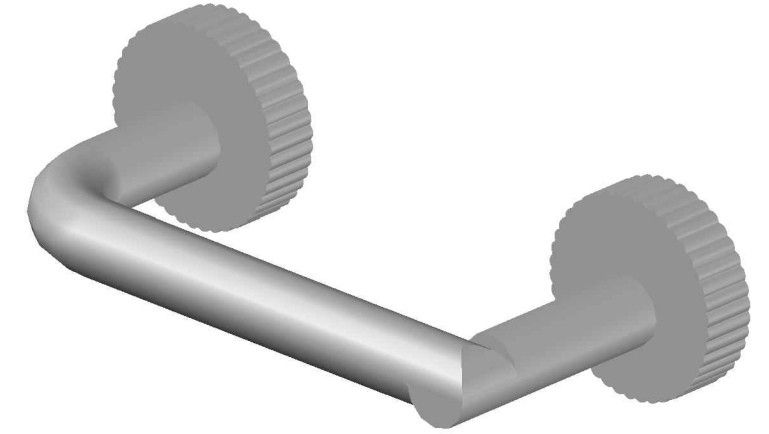

## HALO PLEAT TOILET ROLL HOLDER WITH PLEAT FLANGE

1.9561.00.9.XX

### PRODUCT DIMENSIONS:

Front view

Side view:

Top view: