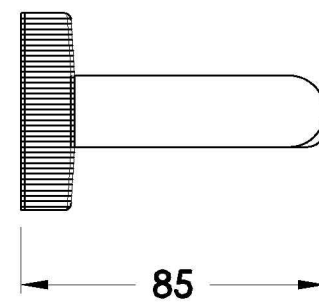

## HALO PLEAT TOILET ROLL HOLDER WITH PLEAT FLANGE

1.9561.00.9.XX

### PRODUCT DIMENSIONS:

Front view

Side view:

Top view: