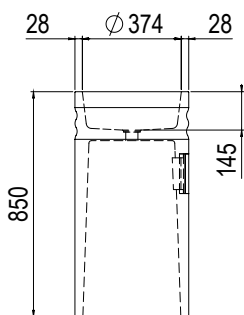

DIMENSIONS

Ø430 x 850mm high

Approx weight: 45kg (99lb)

Overflow option available.

Product code: 6662

apaiser MARBLE

apaiserMARBLE® is a luxurious, performative, non-porous marble material, derived from reclaimed marble, enriched with the purity of Australian minerals. Offering enhanced performance, achieved through the integration of the most advanced materials, apaiserMARBLE is shaped and perfected by our master craftsmen.