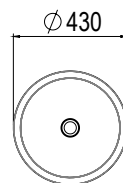

DIMENSIONS

Ø430 x 850mm high

Approx weight: 45kg (99lb)

Overflow option available.

Product code: 6662

apaiser MARBLE

apaiserMARBLE® is a luxurious, performative, non-porous marble material, derived from reclaimed marble, enriched with the purity of Australian minerals. Offering enhanced performance, achieved through the integration of the most advanced materials, apaiserMARBLE is shaped and perfected by our master craftsmen.