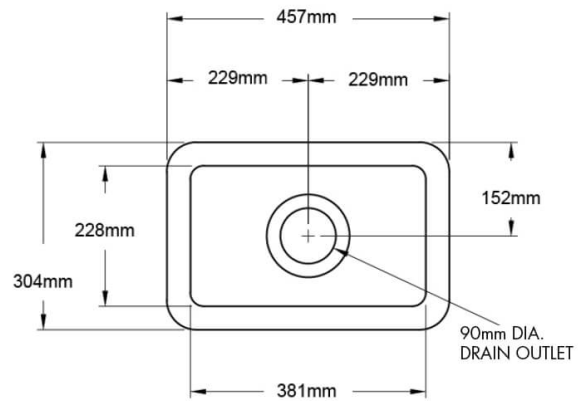

Cuisine 30 x 46 Inset / Undermount Fine Fireclay Matte Black Sink

Code: CU30FS-MB

Specifications

- Material: Fine Fireclay
- Finish: Matte Black
- Waste Outlet Included: 90x50mm Basket Waste
- Mounting options: Inset & Undermount
- Capacity: 17L
- Internal depth: 175mm
- Approx. internal radius: 15 mm
- Approx. external radius: 45 mm
- Suitable for use with food waste disposer – we recommend purchase of an extended flange and a model with anti-vibration collar
- Note: Fine Fireclay is a natural product and therefore subject to variations. This should be seen as a quality that adds to its unique natural beauty. Variations +/- 2% to the specifications are common and acceptable and are within industry tolerance. We always recommend the cabinet maker and stone provider has the actual sink with them to measure before making cabinetry or cutting stone. For more information please visit our Installation Care & Warranty page or Contact Us.