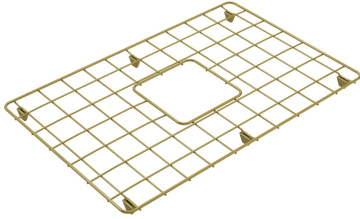

Cuisine 68 X 48 Protective Brushed Brass Grid

Code: CU681SSG-BB

TRADITIONAL & HAMPTONS STYLE SPECIALISTS

Specifications

- Material: Stainless Steel
- Finish: Brushed Brass PVD
- Easy to clean, dishwasher safe.
- Fits the Cuisine 68 fine fireclay sink (model CU68FS & CU68FS-MB)
- Overall size 565 x 365mm