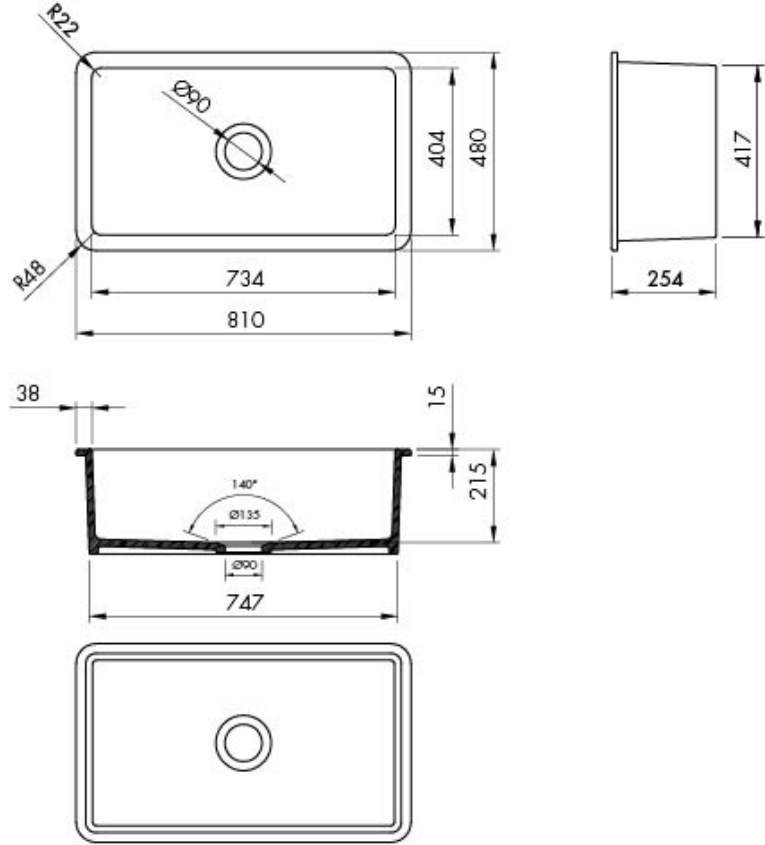

## Cuisine 81 x 48 Inset / Undermount Fine Fireclay Matte Black Sink

**Code:** CU81FS-MB

### Specifications

- Material: Fine Fireclay
- Finish: Matte Black
- Waste Outlet Included: 90x50mm Basket Waste
- Mounting options: Inset & Undermount
- Capacity: 58L
- Internal depth: 220mm
- Suitable for use with food waste disposer – we recommend purchase of an extended flange and a model with anti-vibration collar
- Note: Fine Fireclay is a natural product and therefore subject to variations. This should be seen as a quality that adds to its unique natural beauty. Variations +/- 2% to the specifications are common and acceptable and are within industry tolerance. We always recommend the cabinet maker and stone provider has the actual sink with them to measure before making cabinetry or cutting stone. For more information please visit our Installation Care & Warranty page or Contact Us.