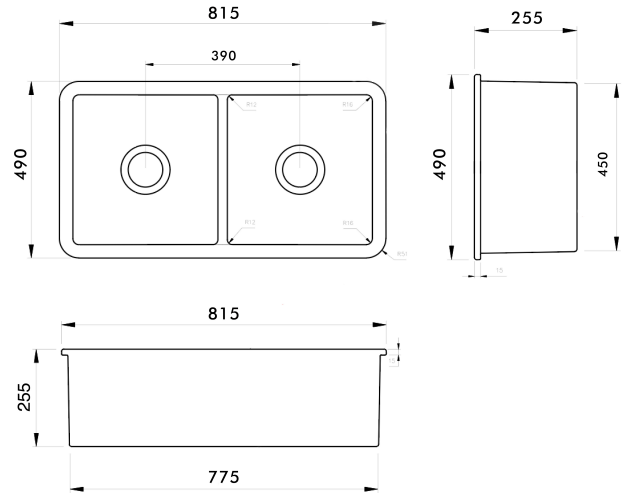

## Cuisine 81 x 49 Double Inset / Undermount Fine Fireclay Matte Black Sink

Code: CUD81FS-MB

BATHROOM | KITCHEN | LAUNDRY | TRADITIONAL & HAMPTONS STYLE SPECIALISTS

### Specifications

- Material: Fine Fireclay
- Finish: Matte Black
- Waste Outlets Included: 2x 90x50mm Stainless Steel Basket Wastes
- Mounting options: Inset & Undermount
- Capacity per bowl: 32L
- Internal depth: 210mm
- Approx. external radius: 45 mm
- Suitable for use with food waste disposer – we recommend purchase of an extended flange and a model with anti-vibration collar
- Note: Fine Fireclay is a natural product and therefore subject to variations. This should be seen as a quality that adds to its unique natural beauty. Variations +/- 2% to the specifications are common and acceptable and are within industry tolerance. We always recommend the cabinet maker and stone provider has the actual sink with them to measure before making cabinetry or cutting stone. For more information please visit our Installation Care & Warranty page or Contact Us.