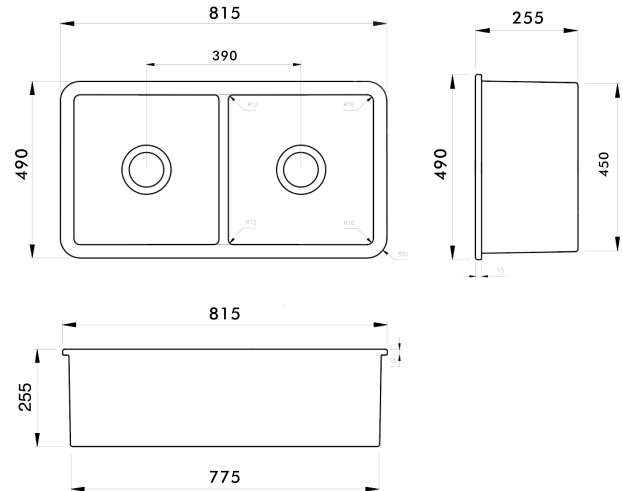

Cuisine 81 x 49 Double Inset / Undermount Fine Fireclay Sink

Code: CUD81FS

BATHROOM | KITCHEN | LAUNDRY | TRADITIONAL & HAMPTONS STYLE SPECIALISTS

Specifications

- Material: Fine Fireclay
- Finish: Gloss White
- Waste Outlets Included: 2 x 90x50mm Stainless Steel Basket Wastes
- Mounting options: Inset & Undermount
- Capacity per bowl: 32L
- Internal depth: 210mm
- Approx. external radius: 45 mm
- Suitable for use with food waste disposer – we recommend purchase of an extended flange and a model with anti-vibration collar
- Note: Fine Fireclay is a natural product and therefore subject to variations. This should be seen as a quality that adds to its unique natural beauty. Variations +/- 2% to the specifications are common and acceptable and are within industry tolerance. We always recommend the cabinet maker and stone provider has the actual sink with them to measure before making cabinetry or cutting stone. For more information please visit our Installation Care & Warranty page or Contact Us.