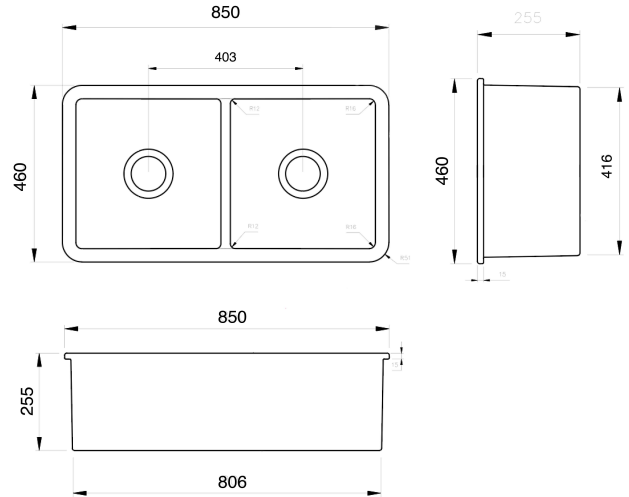

Cuisine 85 x 46 Double Inset / Undermount Fine Fireclay Sink

Code: CUD85FS

BATHROOM | KITCHEN | LAUNDRY | TRADITIONAL & HAMPTONS STYLE SPECIALISTS

Specifications

- Material: Fine Fireclay
- Finish: Gloss White
- Waste Outlets Included: 2 x 90x50mm Stainless Steel Basket Wastes
- Mounting options: Inset & Undermount
- Capacity per bowl: 32L
- Internal depth: 210mm
- Approx. external radius: 45 mm
- Suitable for use with food waste disposer – we recommend purchase of an extended flange and a model with anti-vibration collar
- Note: Fine Fireclay is a natural product and therefore subject to variations. This should be seen as a quality that adds to its unique natural beauty. Variations +/- 2% to the specifications are common and acceptable and are within industry tolerance. We always recommend the cabinet maker and stone provider has the actual sink with them to measure before making cabinetry or cutting stone. For more information please visit our Installation Care & Warranty page or Contact Us.