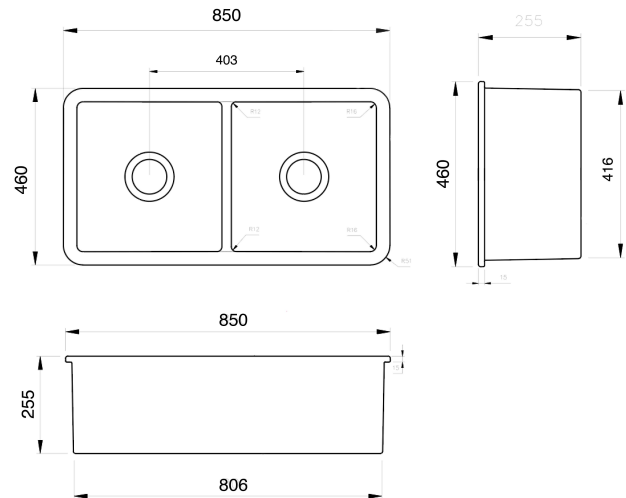

Cuisine 85 x 46 Double Inset / Undermount Fine Fireclay Matte Black Sink

Code: CUD85FS-MB

Specifications

- Material: Fine Fireclay
- Finish: Matte Black
- Waste Outlets Included: 2x 90x50mm Stainless Steel Basket Wastes
- Mounting options: Inset & Undermount
- Capacity per bowl: 32L
- Internal depth: 210mm
- Approx. external radius: 45 mm
- Suitable for use with food waste disposer – we recommend purchase of an extended flange and a model with anti-vibration collar
- Note: Fine Fireclay is a natural product and therefore subject to variations. This should be seen as a quality that adds to its unique natural beauty. Variations +/- 2% to the specifications are common and acceptable and are within industry tolerance. We always recommend the cabinet maker and stone provider has the actual sink with them to measure before making cabinetry or cutting stone. For more information please visit our Installation Care & Warranty page or Contact Us.