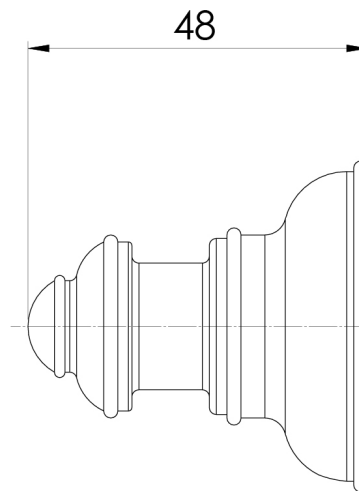

CROMFORD

CROMFORD ROBE HOOK

SPECIFICATIONS

AVAILABLE IN

134-8400-00
Chrome

134-8400-40
Brushed Nickel

134-8400-10
Matte Black

134-8400-12
Brushed Gold