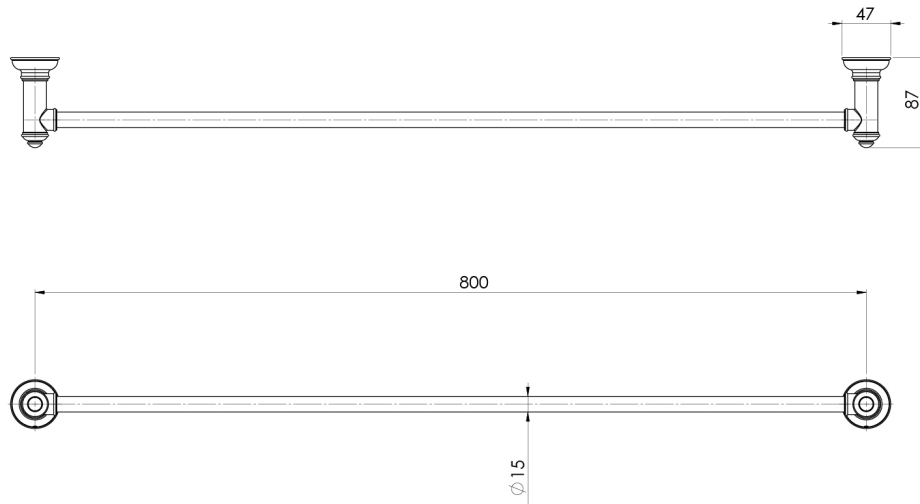

## CROMFORD SINGLE TOWEL RAIL 800MM

## SPECIFICATIONS