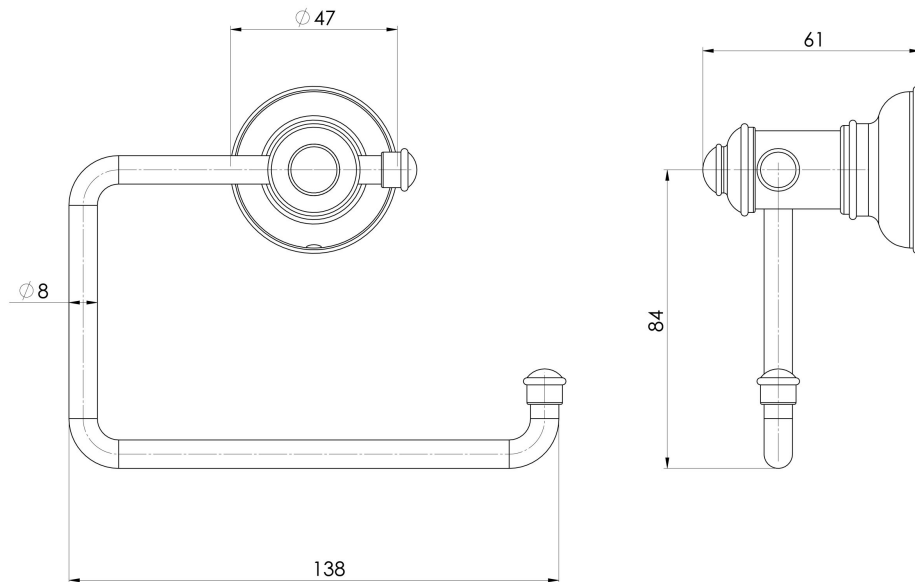

CROMFORD

CROMFORD TOILET ROLL HOLDER

SPECIFICATIONS

AVAILABLE IN

134-8200-00
Chrome

134-8200-40
Brushed Nickel

134-8200-10
Matte Black

134-8200-12
Brushed Gold