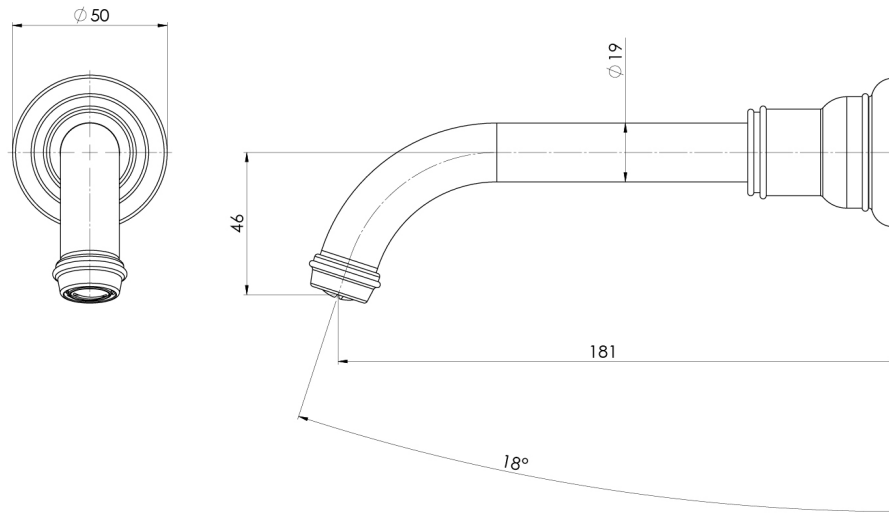

CROMFORD

CROMFORD WALL BASIN / BATH OUTLET

SPECIFICATIONS

AVAILABLE IN

134-7610-00
Chrome

134-7610-40
Brushed Nickel

134-7610-10
Matte Black

134-7610-12
Brushed Gold