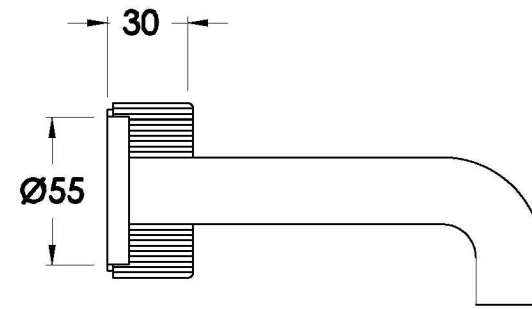

## HALO PLEAT WALL SET WITH PLEAT HANDLE

1.9505.94.9.XX

1.9505.84.9.XX: Flow controlled variant

### PRODUCT DIMENSIONS:

Front view

Side view:

Top view: