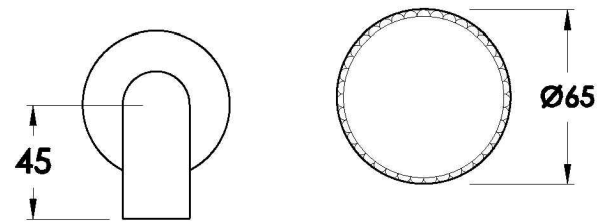

## HALO PLEAT WALL SET WITH PLEAT HANDLE

1.9505.94.9.XX

1.9505.84.9.XX: Flow controlled variant

### PRODUCT DIMENSIONS:

Front view

Side view:

Top view: