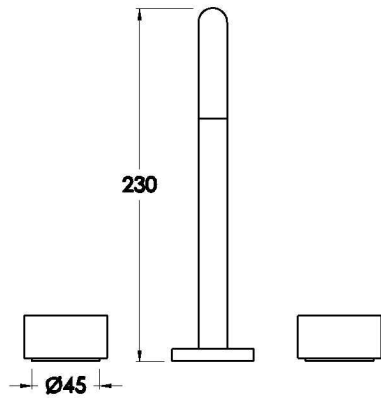

Brodware

HALO KITCHEN SET WITH METAL HANDLES

1.9507.89.2.XX

PRODUCT DIMENSIONS:

Front view

Side view:

Top view: