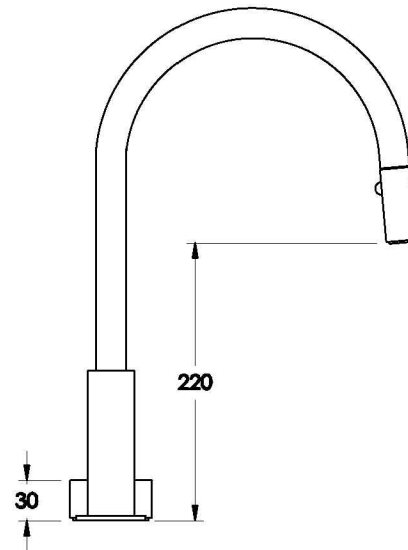

Brodware

HALO KITCHEN SET WITH DUAL FUNCTION PULL-OUT SPOUT AND METAL HANDLE

1.9507.94.2.XX

PRODUCT DIMENSIONS:

Front view

Side view:

Top view: