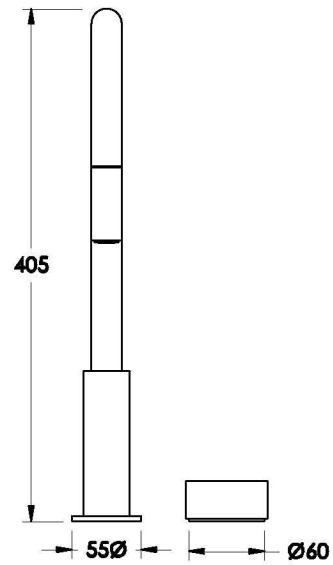

Brodware

HALO KITCHEN SET WITH DUAL FUNCTION PULL-OUT SPOUT AND METAL HANDLE

1.9507.94.2.XX

PRODUCT DIMENSIONS:

Front view

Side view:

Top view: