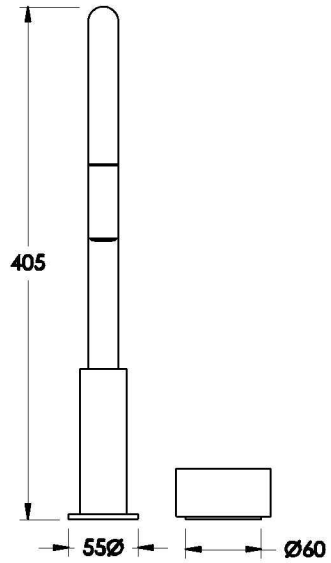

Brodware

HALO KITCHEN SET WITH DUAL FUNCTION PULL-OUT SPRAY AND MARBLE HANDLE

1.9507.94.6.XX

PRODUCT DIMENSIONS:

Front view

Side view:

Top view: