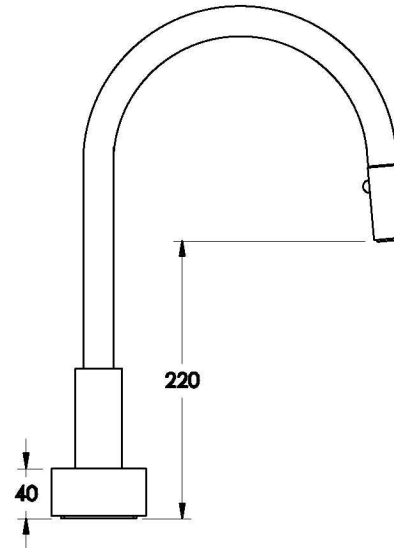

Brodware

HALO KITCHEN SET WITH DUAL FUNCTION PULL-OUT SPRAY AND MARBLE HANDLE

1.9507.94.6.XX

PRODUCT DIMENSIONS:

Front view

Side view:

Top view: