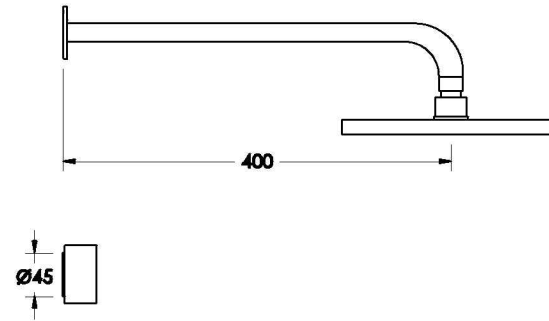

Brodware

HALO SHOWER SET WITH MARBLE HANDLES

1.9511.00.6.XX

PRODUCT DIMENSIONS:

Front view

Side view:

Top view: