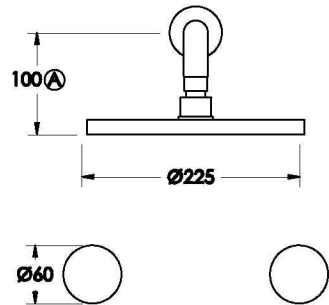

Brodware

HALO SHOWER SET WITH MARBLE HANDLES

1.9511.00.6.XX

PRODUCT DIMENSIONS:

Front view

Side view:

Top view: