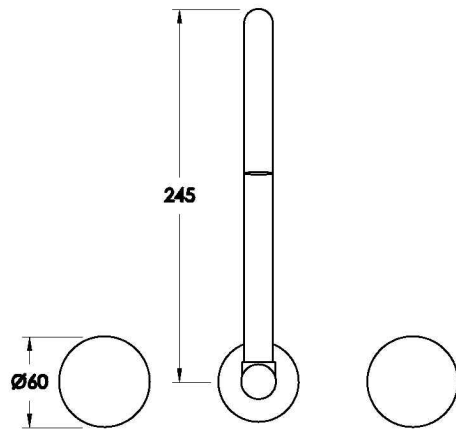

HALO WALL SET WITH MARBLE HANDLES

1.9528.00.6.XX

1.9528.50.6.XX: Flow controlled variant

PRODUCT DIMENSIONS:

Front view

Side view:

Top view: