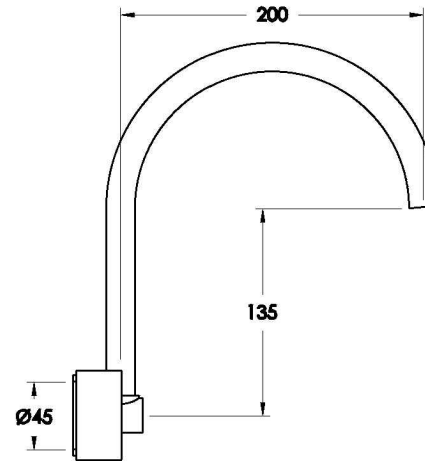

HALO WALL SET WITH MARBLE HANDLES

1.9528.00.6.XX

1.9528.50.6.XX: Flow controlled variant

PRODUCT DIMENSIONS:

Front view

Side view:

Top view: