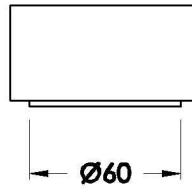

HALO HOB MOUNTED PROGRESSIVE MIXER WITH MARBLE HANDLE

1.9547.02.6.XX

PRODUCT DIMENSIONS:

Front view

Side view:

Top view: