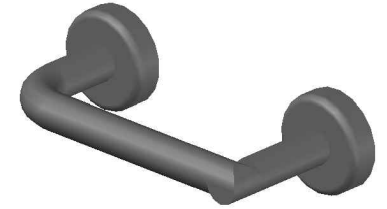

HALO TOILET ROLL HOLDER WITH MARBLE FLANGE

1.9561.00.6.XX

PRODUCT DIMENSIONS:

Front view

Side view:

Top view: