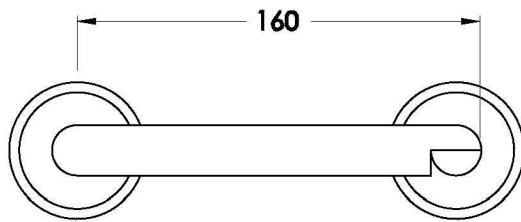

HALO TOILET ROLL HOLDER WITH MARBLE FLANGE

1.9561.00.6.XX

PRODUCT DIMENSIONS:

Front view

Side view:

Top view: