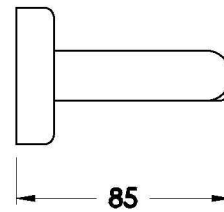

HALO TOILET ROLL HOLDER WITH MARBLE FLANGE

1.9561.00.6.XX

PRODUCT DIMENSIONS:

Front view

Side view:

Top view: