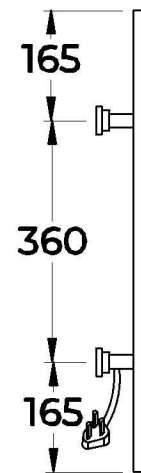

COCO HEATED RAIL

3.1012.07.1.95

IP rating: IPX5

PRODUCT DIMENSIONS:

Front view

Side view:

Top view: