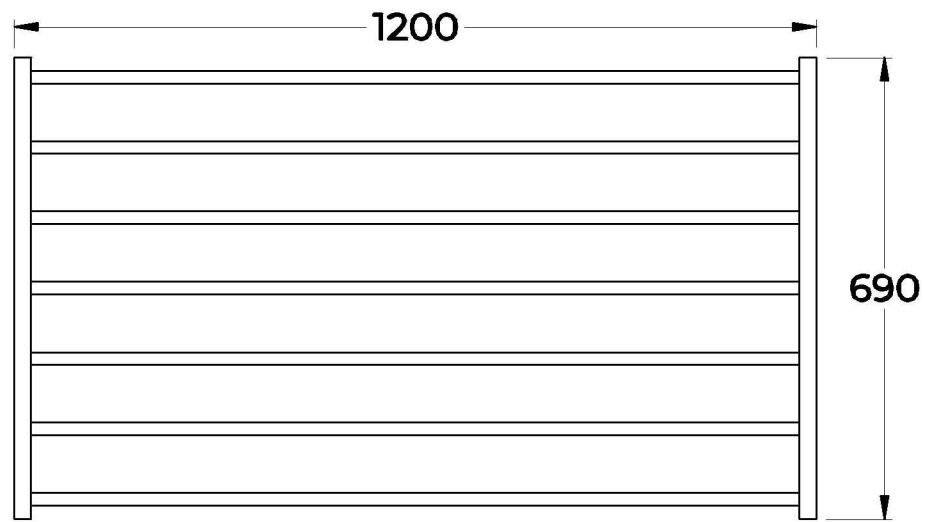

COCO HEATED RAIL

3.1012.07.1.95

IP rating: IPX5

PRODUCT DIMENSIONS:

Front view

Side view:

Top view: