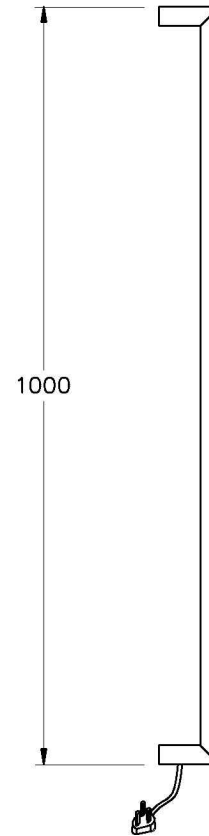

## LINEAR HEATED RAIL

3.1304.10.1.95

### PRODUCT DIMENSIONS:

Front view

Side view:

Top view:

XX suffix indicates finish – SEE WEBSITE FOR COLOUR CODE  
Dimensions subject to change without notice  
All dimensions are approximate  
A = approximate distance  
Copyright ©Brodware 2021