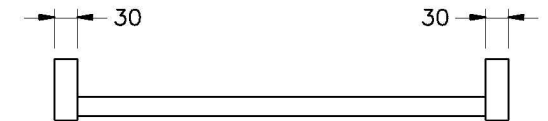

Brodware

R2 HEATED RAIL

3.1406.10.1.95

PRODUCT DIMENSIONS:

Front view

Side view:

Top view:

XX suffix indicates finish – SEE WEBSITE FOR COLOUR CODE
Dimensions subject to change without notice
All dimensions are approximate
A = approximate distance
Copyright ©Brodware 2021