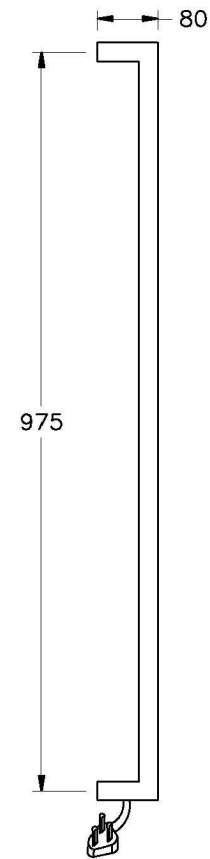

Brodware

R2 HEATED RAIL

3.1406.10.1.95

PRODUCT DIMENSIONS:

Front view

Side view:

Top view:

XX suffix indicates finish – SEE WEBSITE FOR COLOUR CODE
Dimensions subject to change without notice
All dimensions are approximate
A = approximate distance
Copyright ©Brodware 2021