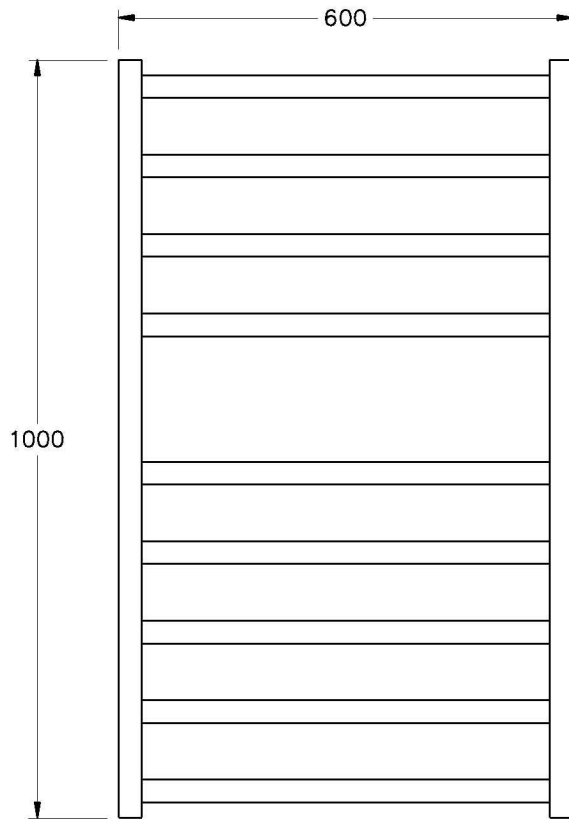

Brodware

R2 HEATED RAIL

3.1406.10.1.95

PRODUCT DIMENSIONS:

Front view

Side view:

Top view:

XX suffix indicates finish – SEE WEBSITE FOR COLOUR CODE
Dimensions subject to change without notice
All dimensions are approximate
A = approximate distance
Copyright ©Brodware 2021