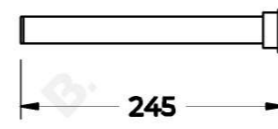

## UNI V HEATED RAIL

3.1606.00.1.95

### PRODUCT DIMENSIONS:

Front view:

Side view:

Top view: