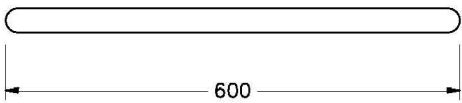

LINEAR HEATED SOLO RAIL

3.1706.00.1.95

PRODUCT DIMENSIONS:

Front view

Side view:

Top view: