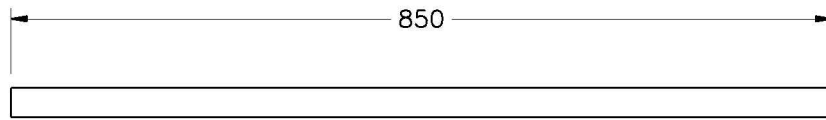

R2 HEATED SOLO RAIL

3.1808.00.1.95

PRODUCT DIMENSIONS:

Front view

Side view:

Top view: