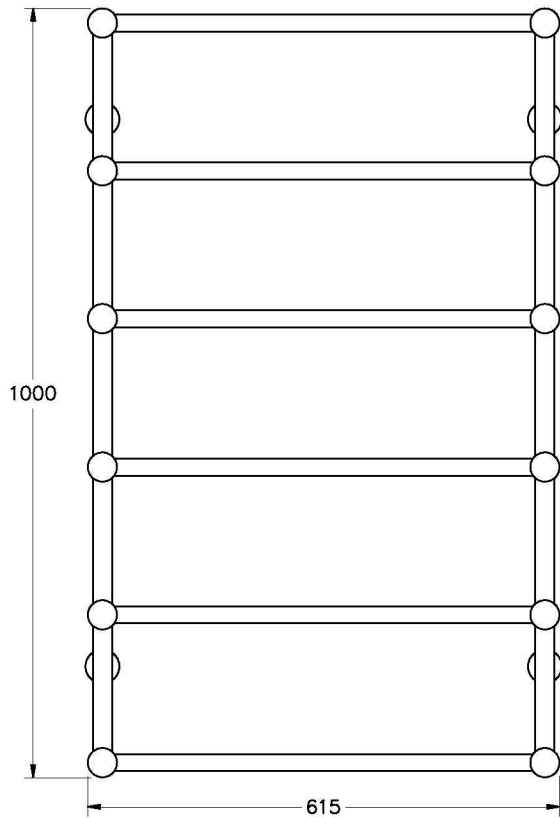

## AMBIENCE HEATED RAIL

3.1906.10.1.95

### PRODUCT DIMENSIONS:

Front view

Side view:

Top view:

XX suffix indicates finish – SEE WEBSITE FOR COLOUR CODE  
Dimensions subject to change without notice  
All dimensions are approximate  
A = approximate distance  
Copyright ©Brodware 2021