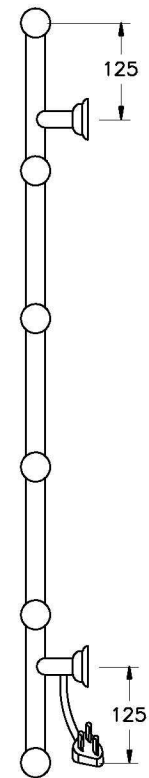

## AMBIENCE HEATED RAIL

3.1906.10.1.95

### PRODUCT DIMENSIONS:

Front view

Side view:

Top view:

XX suffix indicates finish – SEE WEBSITE FOR COLOUR CODE  
Dimensions subject to change without notice  
All dimensions are approximate  
A = approximate distance  
Copyright ©Brodware 2021