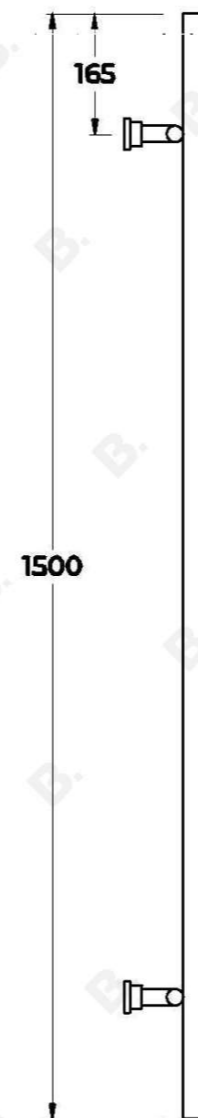

KOLUM HEATED RAIL

3.2003.15.1.95

PRODUCT DIMENSIONS:

Front view:

Side view:

Top view: