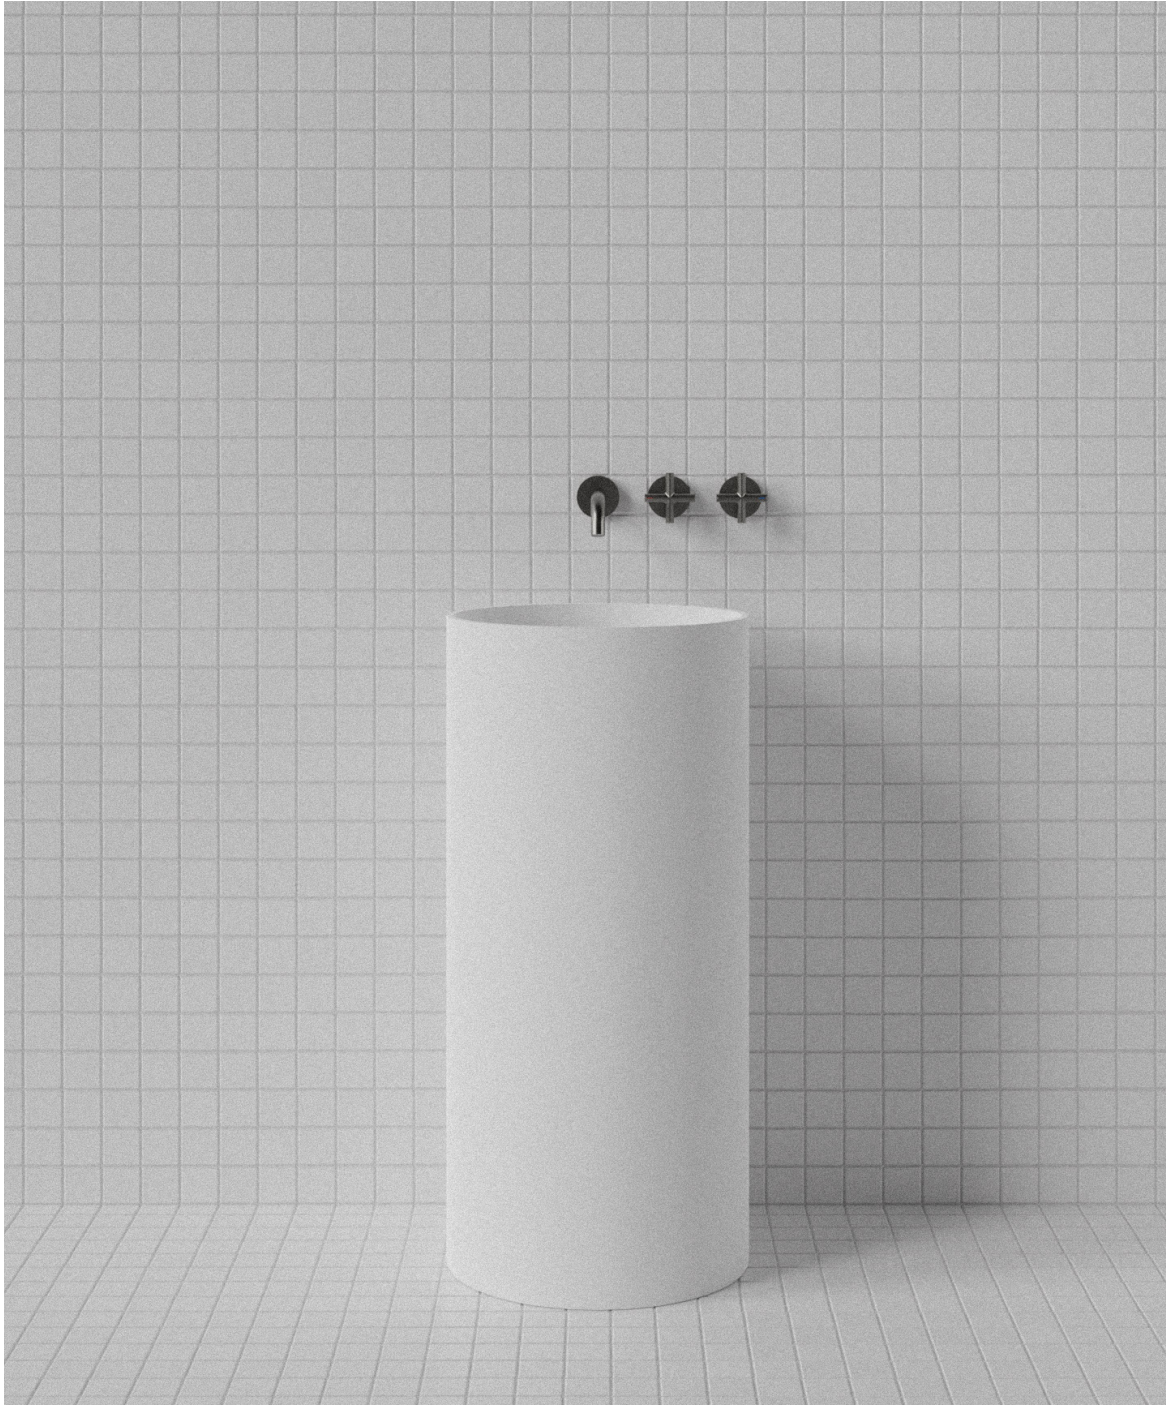

MAINS

Halo Pedestal Basin by Thomas Coward

M.W.C.

Halo Pedestal Basin

HAL001

WxDxH:
Ø450 x 850 *
Material:
Matt Solid Surface
Colour:
Matt White
Product:
Pedestal Basin
Design:
Thomas Coward

Solid Surface care:
Clean with a soapy sponge, followed by a rinse. For stubborn stains such as lime scale or soap build up use a mild abrasive cleaner like Gumption® paste, Jif® cream or Ajax® cream or powder – use with a soft damp cloth in wide circular motions.

Mains Water Co. has detailed, to the best of its ability, the most

approximate measurement possible for each product given the method of manufacturing used.

Due to varying manufacturing methods, the dimensions illustrated here are nominal and subject to change without notice.

* All sizes nominal. Basins +/- 5mm. Baths +/- 10mm.