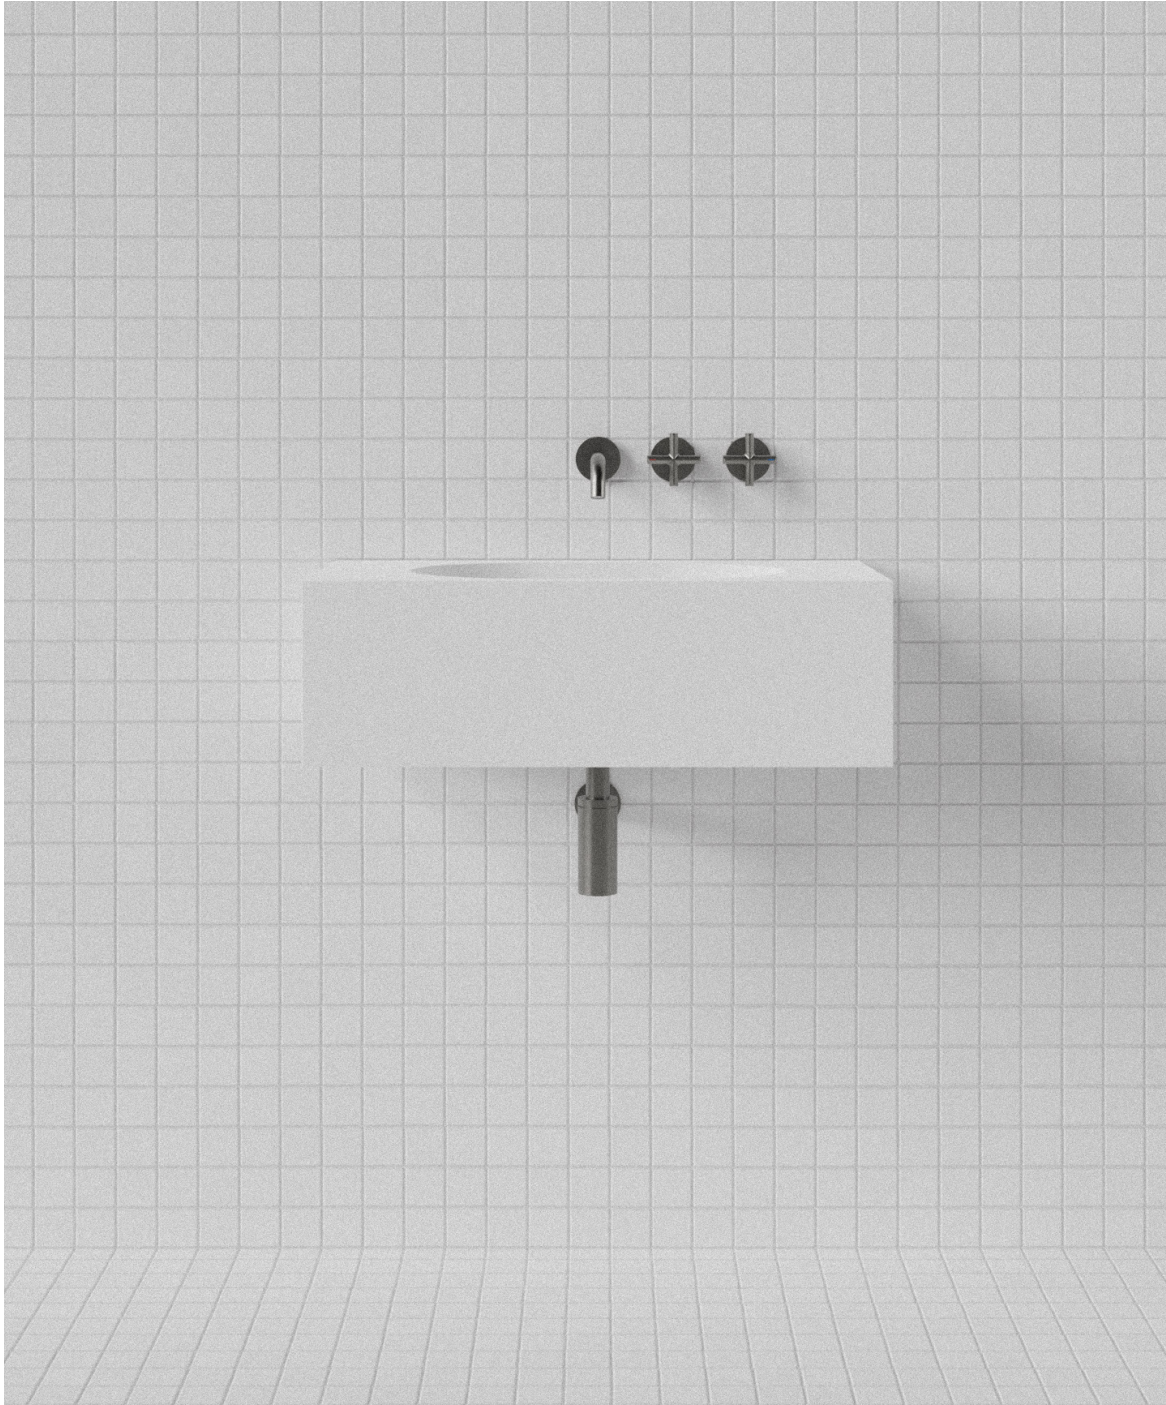

MAINS

Harper 700 Centre Wall Basin by Thomas Coward

M.W.C.

Harper 700 Centre Wall Basin

HAR003

WxDxH:
700 x 400 x 220 *

Material:
Matt Solid Surface

Colour:
Matt White

Product:
Wall Basin

Design:
Thomas Coward

Solid Surface care:
Clean with a soapy sponge, followed by a rinse. For stubborn stains such as lime scale or soap build up use a mild abrasive cleaner like Gumption® paste, Jif® cream or Ajax® cream or powder – use with a soft damp cloth in wide circular motions.

Mains Water Co. has detailed, to the best of its ability, the most

approximate measurement possible for each product given the method of manufacturing used.

Due to varying manufacturing methods, the dimensions illustrated here are nominal and subject to change without notice.

* All sizes nominal. Basins +/- 5mm. Baths +/- 10mm.