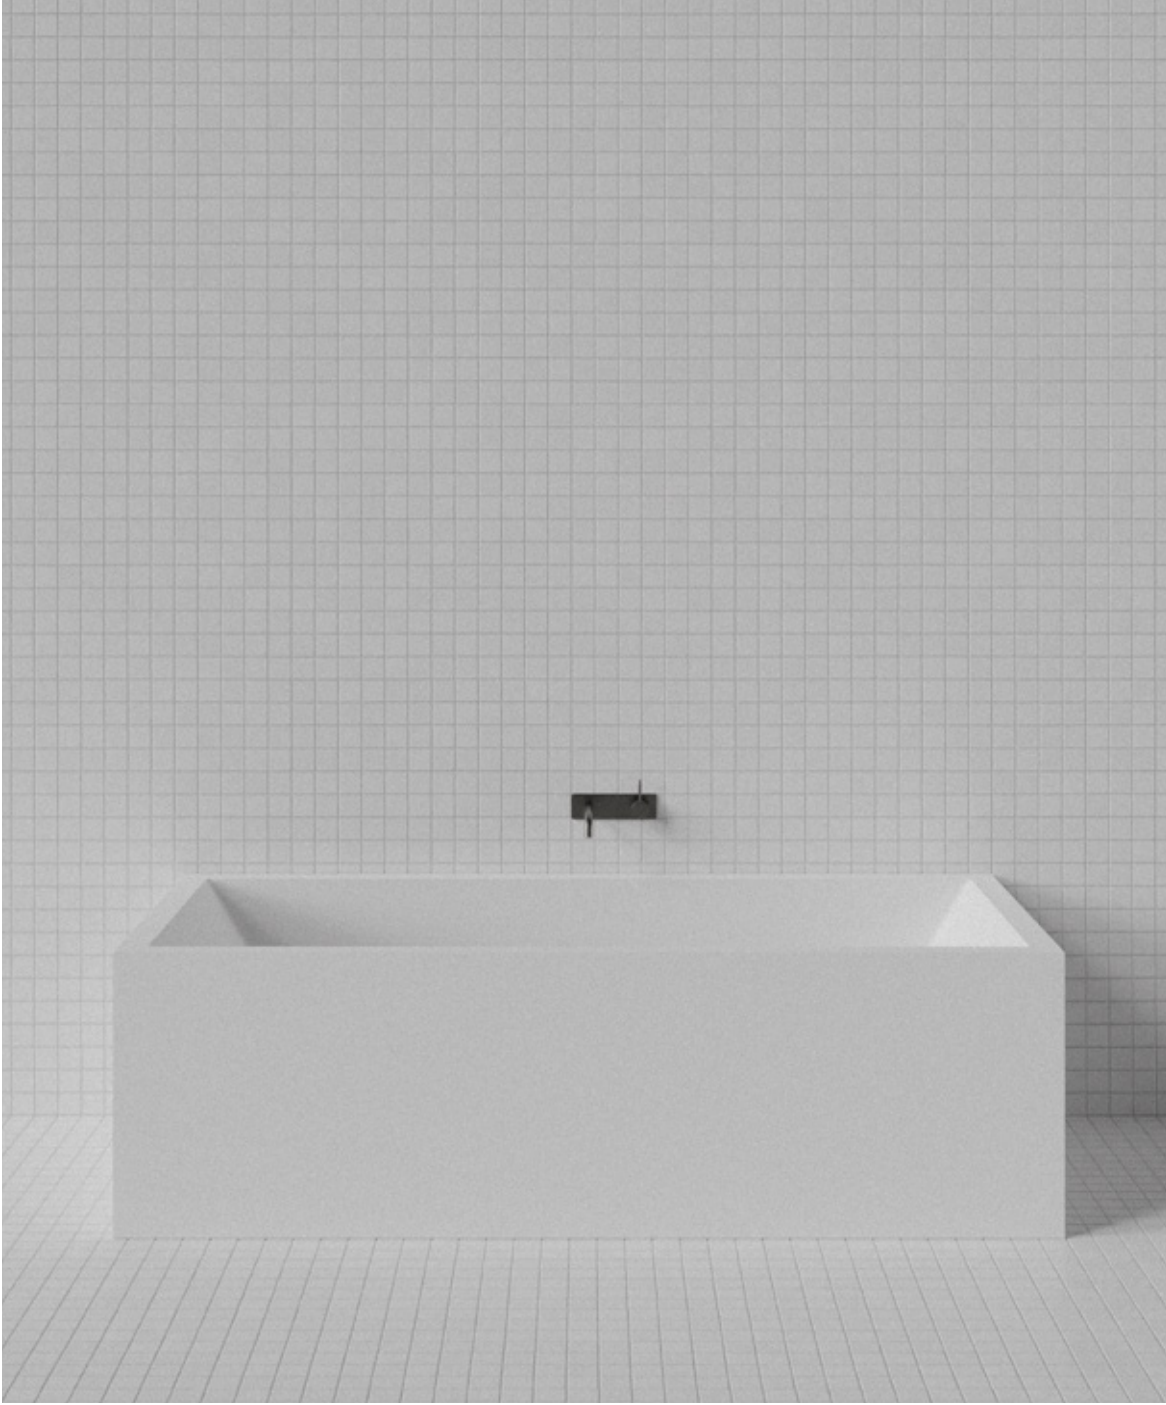

MAINS

Kubo Bath by M.W.C.

M.W.C.

Kubo Bath

KUB005

WxDxH:
1,900 x 900 x 570 *
Material:
Matt Solid Surface
Colour:
Matt White
Product:
Undermount Basin
Design:
M.W.C.

Solid Surface care:
Clean with a soapy sponge, followed by a rinse. For stubborn stains such as lime scale or soap build up use a mild abrasive cleaner like Gumption® paste, Jif® cream or Ajax® cream or powder – use with a soft damp cloth in wide circular motions.

Mains Water Co. has detailed, to the best of its ability, the most

approximate measurement possible for each product given the method of manufacturing used.

Due to varying manufacturing methods, the dimensions illustrated here are nominal and subject to change without notice.

* All sizes nominal. Basins +/- 5mm. Baths +/- 10mm.