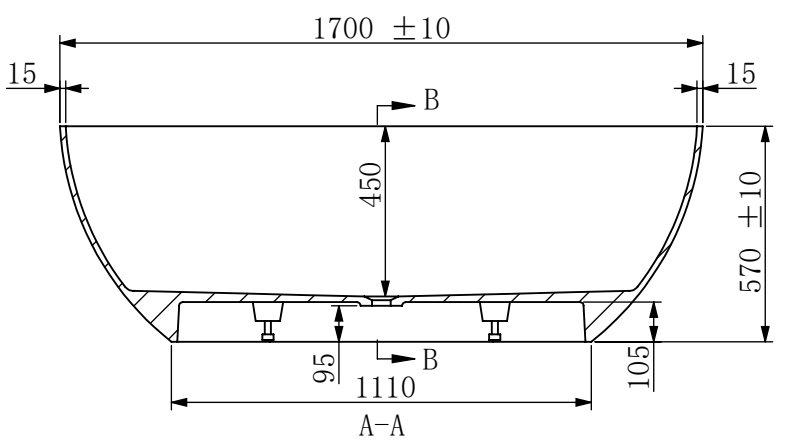

D

	NAME	DATE	KASKADE <small>MADE IN ITALY</small> <i>Couldn't be better</i>	
DRAWN	Jason	2021. 9. 29		
CHECKED	Thomas	2021. 9. 29		
Material:			VX12-1700-LUCIA-White-Matte-NO O/Flow Nett Weight-115kg - 1700x850x570mm Gross Weight-183kg- 1800x950x730mm	A4
Solid Surface				
WEIGHT:			SCALE: 1:10	SHEET 1 (OF 1)