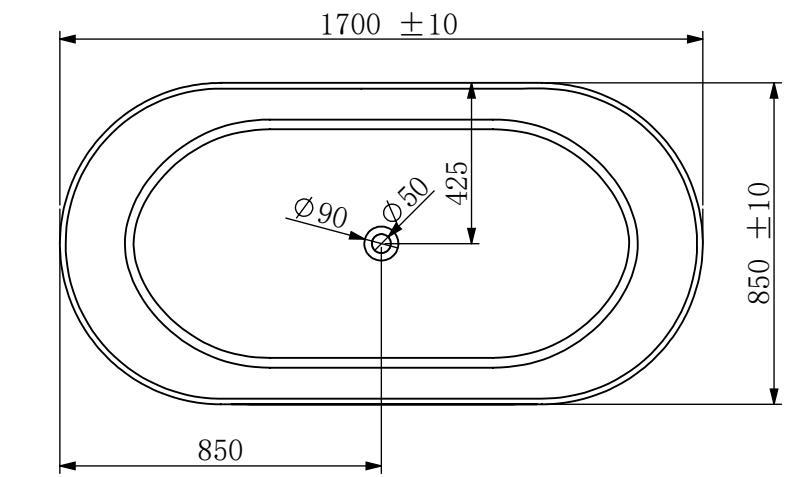

1 2 3 4 5 6

A

B

C

D

A

B

C

D

	NAME	DATE	KASKADE <small>MADE IN ITALY</small> <i>Couldn't be better</i>	
DRAWN	Jason	2021. 9. 29		
CHECKED	Thomas	2021. 9. 29		
Material:			VX12-1700-LUCIA-White-Matte-NO O/Flow Nett Weight-115kg - 1700x850x570mm Gross Weight-183kg- 1800x950x730mm	A4
Solid Surface				
WEIGHT:			SCALE: 1:10	SHEET 1 (OF 1)

1 2 3 4 5 6