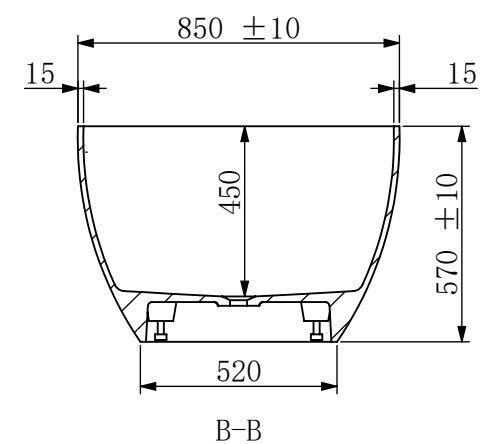

D

	NAME	DATE	KASKADE <small>MADE IN ITALY</small> <i>Couldn't be better</i>	
DRAWN	Jason	2021. 9. 29		
CHECKED	Thomas	2021. 9. 29		
Material:			VX12-1700-LUCIA-White-Matte-NO O/Flow Nett Weight-115kg - 1700x850x570mm Gross Weight-183kg- 1800x950x730mm	A4
Solid Surface				
WEIGHT:			SCALE: 1:10	SHEET 1 (OF 1)