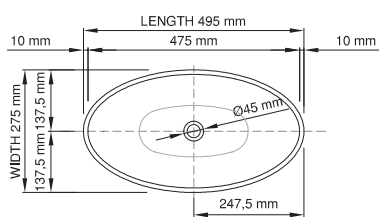

thin-edge

Price: \$ 658.90
 Size (l) x (w) x (h): 495mm x 275mm x 165mm
 Top to waste: 130mm
 Overflow: No overflow
 Material: DADOquartz®
 Finish: Matte / Satin
 Mounting: Counter-top

Base dimensions: 250mm x 140mm
 Edge width: 10mm
 Waste diameter: 40mm - fits Bespoke plug
 Weight: 4kg

Shipping information

Packing dimensions: 520mm x 500mm x 180mm
 Shipping mass: 6kg