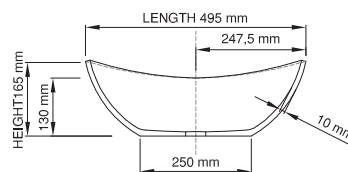

thin-edge

Price: \$ 658.90
 Size (l) x (w) x (h): 495mm x 275mm x 165mm
 Top to waste: 130mm
 Overflow: No overflow
 Material: DADOquartz®
 Finish: Matte / Satin
 Mounting: Counter-top

Base dimensions: 250mm x 140mm
 Edge width: 10mm
 Waste diameter: 40mm - fits Bespoke plug
 Weight: 4kg

Shipping information

Packing dimensions: 520mm x 500mm x 180mm
 Shipping mass: 6kg