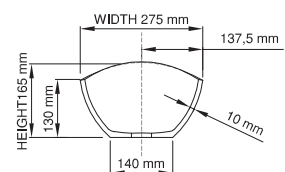

thin-edge

Price: \$ 658.90
 Size (l) x (w) x (h): 495mm x 275mm x 165mm
 Top to waste: 130mm
 Overflow: No overflow
 Material: DADOquartz®
 Finish: Matte / Satin
 Mounting: Counter-top

Base dimensions: 250mm x 140mm
 Edge width: 10mm
 Waste diameter: 40mm - fits Bespoke plug
 Weight: 4kg

Shipping information

Packing dimensions: 520mm x 500mm x 180mm
 Shipping mass: 6kg