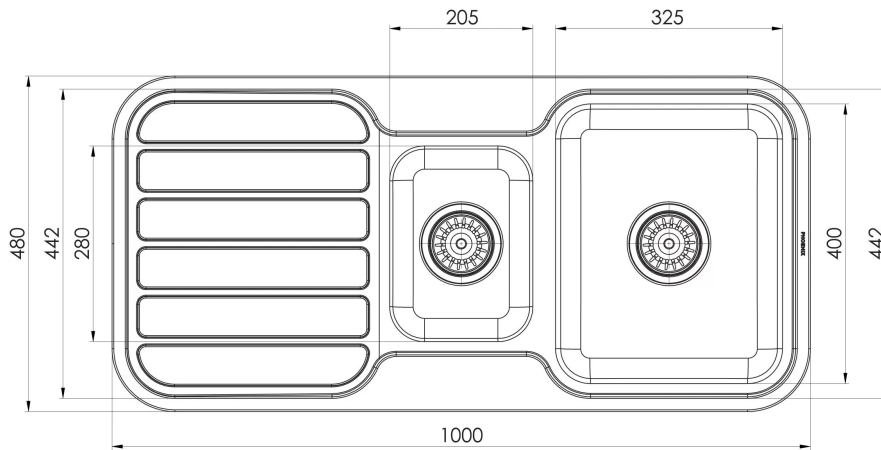

1000 SERIES SINKS

1000 SERIES 1 AND 1/3 BOWL SINK WITH DRAINER AND NO TAPHOLE

SPECIFICATIONS

AVAILABLE IN

300-4301-50
Stainless Steel

INFORMATION

MAINTENANCE AND CARE:

- All surfaces should be cleaned with mild liquid detergent or soap and water.
- Do not use cream cleaners or citrus based cleaning products, as they are abrasive.
- Use of unsuitable cleaning agents may damage the surface.
- Any damage caused in this way will not be covered by warranty.

Please visit <https://www.phoenixtapware.com.au/warranty> to view the full warranty

While we aim to ensure the specifications shown are correct at time of printing, Phoenix Tapware reserves the right to make modifications without prior notice. Always use the physical product measurements for mark-ups and roughing-in as the line drawing shown may differ from the actual product over time. All measurements are shown in millimetres. Colours may vary from image shown.