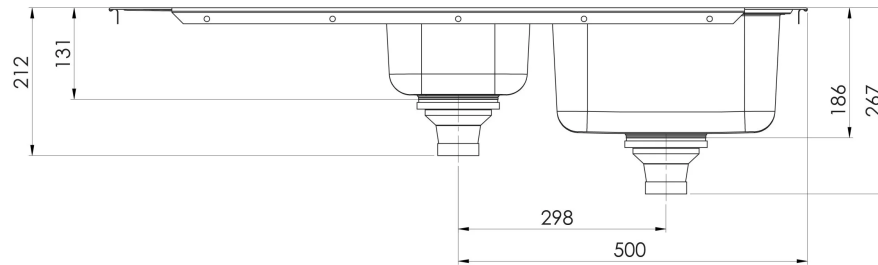

1000 SERIES SINKS

1000 SERIES 1 AND 1/3 BOWL SINK WITH DRAINER AND NO TAPHOLE

SPECIFICATIONS

AVAILABLE IN

300-4301-50
Stainless Steel

INFORMATION

MAINTENANCE AND CARE:

- All surfaces should be cleaned with mild liquid detergent or soap and water.
- Do not use cream cleaners or citrus based cleaning products, as they are abrasive.
- Use of unsuitable cleaning agents may damage the surface.
- Any damage caused in this way will not be covered by warranty.

Please visit <https://www.phoenixtapware.com.au/warranty> to view the full warranty

While we aim to ensure the specifications shown are correct at time of printing, Phoenix Tapware reserves the right to make modifications without prior notice. Always use the physical product measurements for mark-ups and roughing-in as the line drawing shown may differ from the actual product over time. All measurements are shown in millimetres. Colours may vary from image shown.

Ph: +61 3 9780 4200
14/08/2023
phoenixtapware.com.au