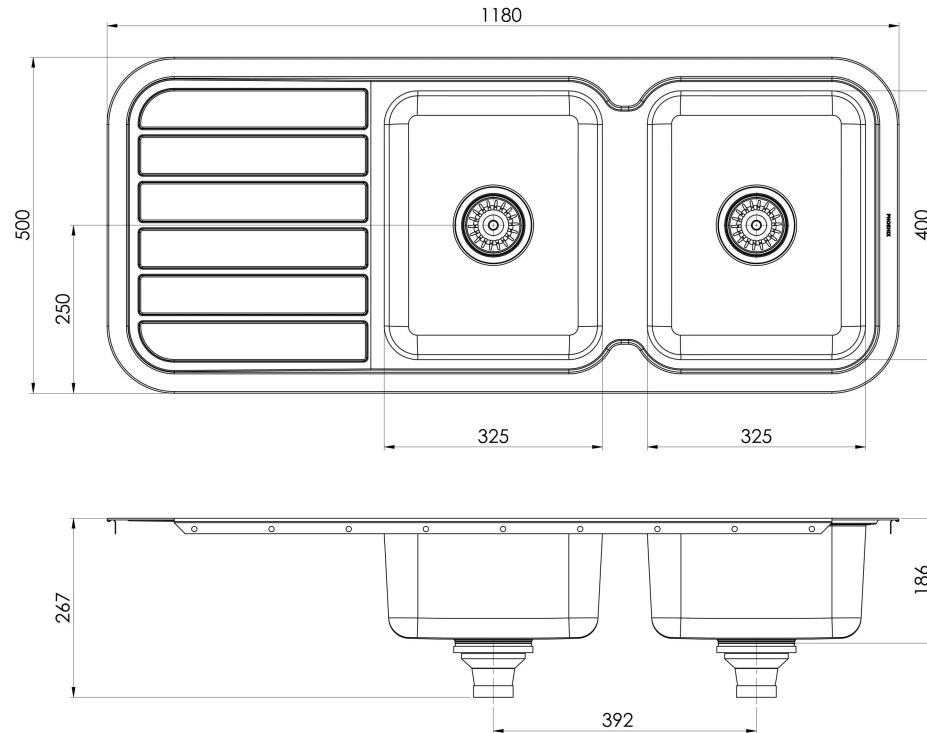

1000 SERIES SINKS

1000 SERIES DOUBLE BOWL SINK WITH DRAINER AND NO TAPHOLE

SPECIFICATIONS

AVAILABLE IN

300-2301-50
Stainless Steel

INFORMATION

MAINTENANCE AND CARE:

- All surfaces should be cleaned with mild liquid detergent or soap and water.
- Do not use cream cleaners or citrus based cleaning products, as they are abrasive.
- Use of unsuitable cleaning agents may damage the surface.
- Any damage caused in this way will not be covered by warranty.