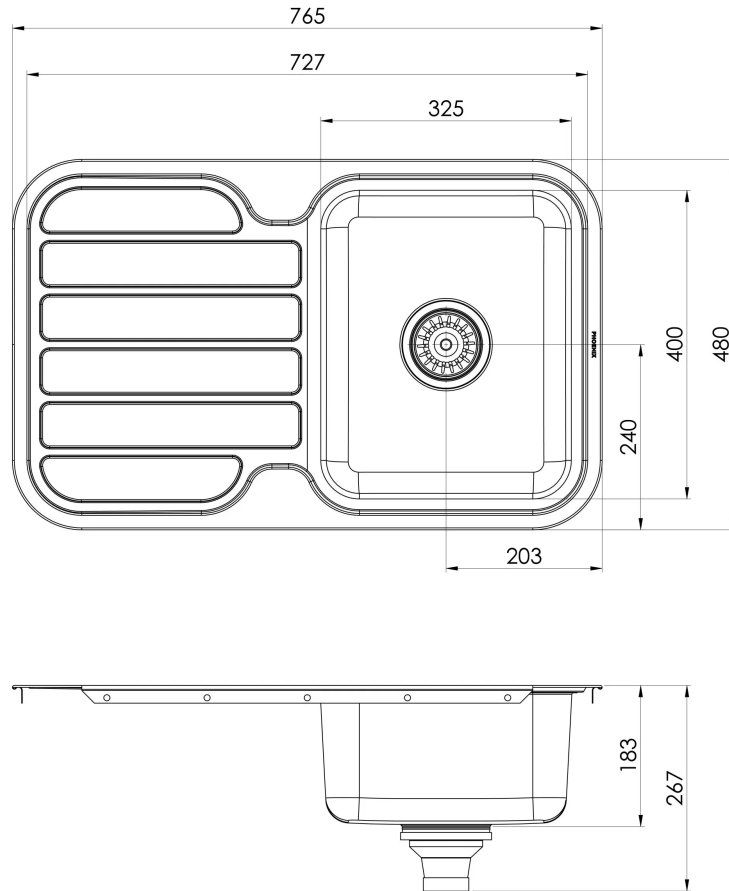

1000 SERIES SINKS

1000 SERIES SINGLE BOWL SINK WITH DRAINER AND NO TAPHOLE

SPECIFICATIONS

AVAILABLE IN

300-1301-50
Stainless Steel

INFORMATION

MAINTENANCE AND CARE:

- All surfaces should be cleaned with mild liquid detergent or soap and water.
- Do not use cream cleaners or citrus based cleaning products, as they are abrasive.
- Use of unsuitable cleaning agents may damage the surface.
- Any damage caused in this way will not be covered by warranty.

Please visit <https://www.phoenixtapware.com.au/warranty> to view the full warranty

While we aim to ensure the specifications shown are correct at time of printing, Phoenix Tapware reserves the right to make modifications without prior notice. Always use the physical product measurements for mark-ups and roughing-in as the line drawing shown may differ from the actual product over time. All measurements are shown in millimetres. Colours may vary from image shown.