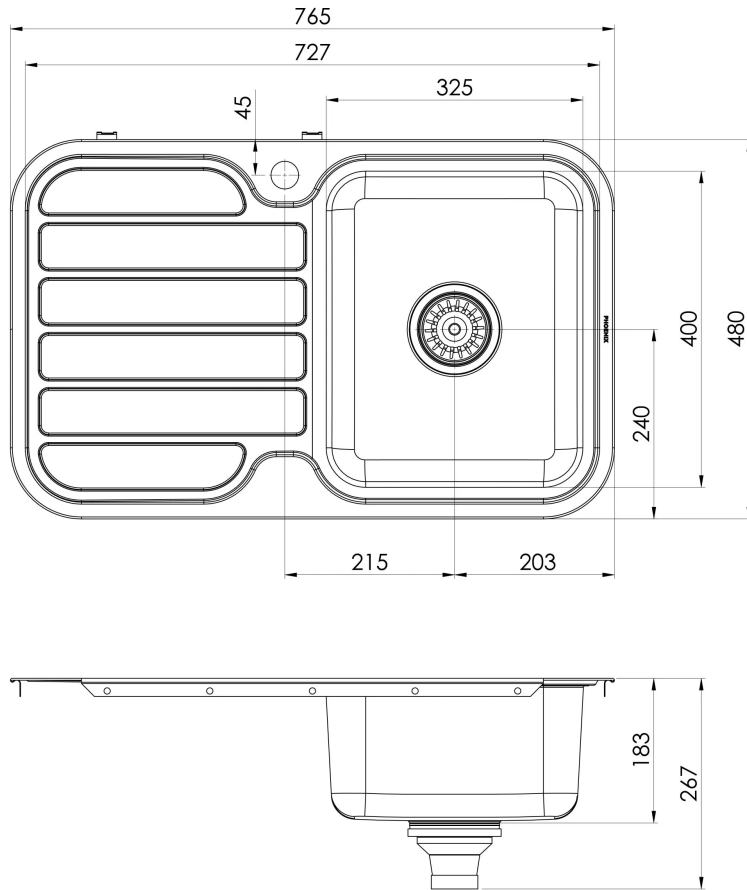

1000 SERIES SINKS

1000 SERIES SINGLE RIGHT HAND BOWL SINK WITH DRAINER AND TAPHOLE

SPECIFICATIONS

AVAILABLE IN

300-1211-50
Stainless Steel

INFORMATION

MAINTENANCE AND CARE:

- All surfaces should be cleaned with mild liquid detergent or soap and water.
- Do not use cream cleaners or citrus based cleaning products, as they are abrasive.
- Use of unsuitable cleaning agents may damage the surface.
- Any damage caused in this way will not be covered by warranty.

Please visit <https://www.phoenixtapware.com.au/warranty> to view the full warranty

While we aim to ensure the specifications shown are correct at time of printing, Phoenix Tapware reserves the right to make modifications without prior notice. Always use the physical product measurements for mark-ups and roughing-in as the line drawing shown may differ from the actual product over time. All measurements are shown in millimetres. Colours may vary from image shown.