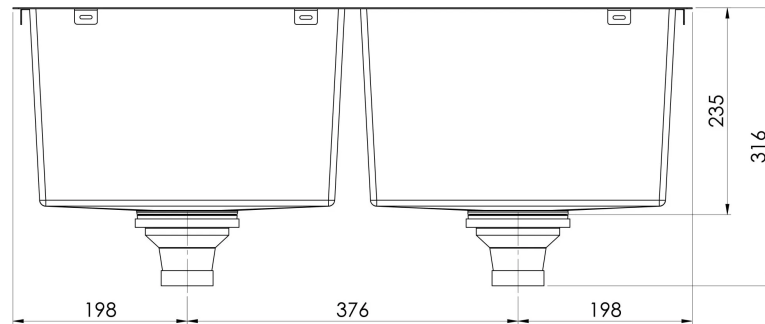

4000 SERIES SINKS

4000 SERIES DOUBLE BOWL SINK

SPECIFICATIONS

AVAILABLE IN

310-2002-51
Stainless Steel

INFORMATION

MAINTENANCE AND CARE:

- All surfaces should be cleaned with mild liquid detergent or soap and water.
- Do not use cream cleaners or citrus based cleaning products, as they are abrasive.
- Use of unsuitable cleaning agents may damage the surface.
- Any damage caused in this way will not be covered by warranty.

Please visit <https://www.phoenixtapware.com.au/warranty> to view the full warranty

While we aim to ensure the specifications shown are correct at time of printing, Phoenix Tapware reserves the right to make modifications without prior notice. Always use the physical product measurements for mark-ups and roughing-in as the line drawing shown may differ from the actual product over time. All measurements are shown in millimetres. Colours may vary from image shown.

Ph: +61 3 9780 4200
14/08/2023
phoenixtapware.com.au