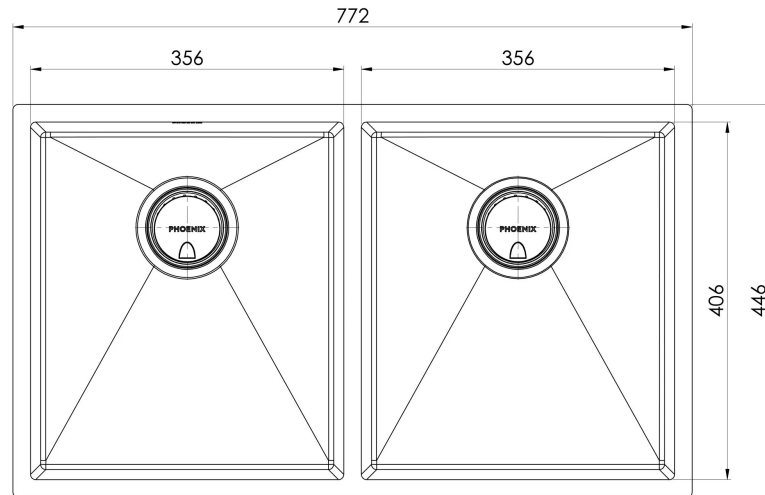

4000 SERIES SINKS

4000 SERIES DOUBLE BOWL SINK

SPECIFICATIONS

AVAILABLE IN

310-2002-51
Stainless Steel

INFORMATION

MAINTENANCE AND CARE:

- All surfaces should be cleaned with mild liquid detergent or soap and water.
- Do not use cream cleaners or citrus based cleaning products, as they are abrasive.
- Use of unsuitable cleaning agents may damage the surface.
- Any damage caused in this way will not be covered by warranty.

Please visit <https://www.phoenixtapware.com.au/warranty> to view the full warranty

While we aim to ensure the specifications shown are correct at time of printing, Phoenix Tapware reserves the right to make modifications without prior notice. Always use the physical product measurements for mark-ups and roughing-in as the line drawing shown may differ from the actual product over time. All measurements are shown in millimetres. Colours may vary from image shown.

Ph: +61 3 9780 4200
14/08/2023
phoenixtapware.com.au