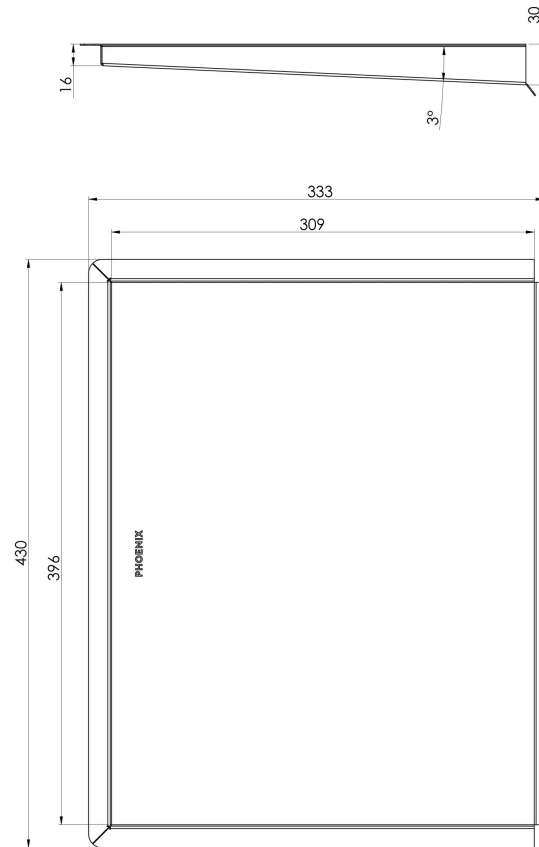

SINK ACCESSORIES

BENCHTOP DRAINER TRAY

SPECIFICATIONS

AVAILABLE IN

340-8580-51
Stainless Steel

INFORMATION

MAINTENANCE AND CARE:

- All surfaces should be cleaned with mild liquid detergent or soap and water.
- Do not use cream cleaners or citrus based cleaning products, as they are abrasive.
- Use of unsuitable cleaning agents may damage the surface.
- Any damage caused in this way will not be covered by warranty.

Please visit <https://www.phoenixtapware.com.au/warranty> to view the full warranty

While we aim to ensure the specifications shown are correct at time of printing, Phoenix Tapware reserves the right to make modifications without prior notice. Always use the physical product measurements for mark-ups and roughing-in as the line drawing shown may differ from the actual product over time. All measurements are shown in millimetres. Colours may vary from image shown.

Ph: +61 3 9780 4200
15/08/2023
phoenixtapware.com.au