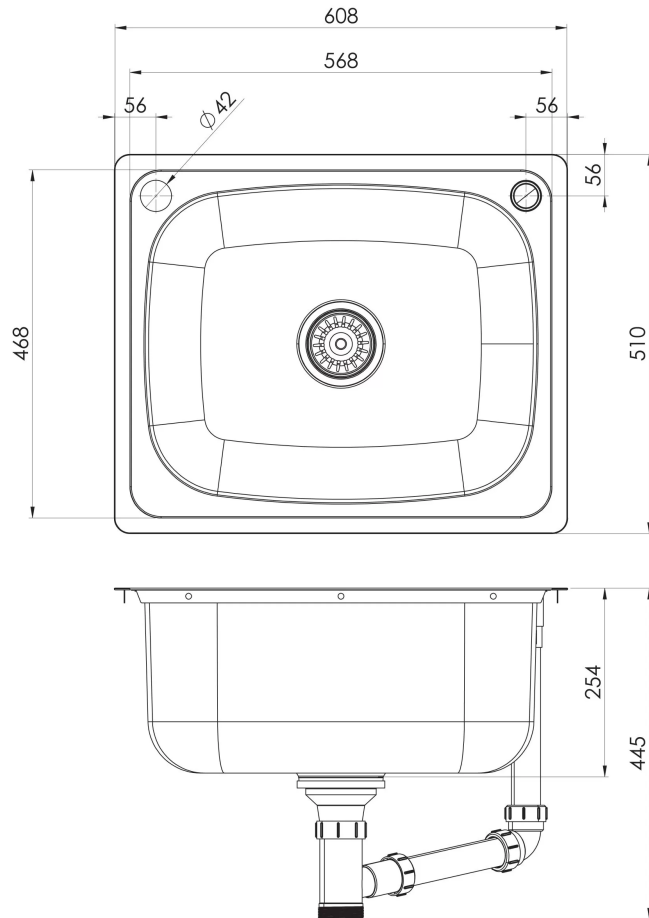

1000 SERIES SINKS

LAUNDRY TROUGH 45 LITRE

SPECIFICATIONS

AVAILABLE IN

314-0001-50
Stainless Steel

INFORMATION

MAINTENANCE AND CARE:

- All surfaces should be cleaned with mild liquid detergent or soap and water.
- Do not use cream cleaners or citrus based cleaning products, as they are abrasive.
- Use of unsuitable cleaning agents may damage the surface.
- Any damage caused in this way will not be covered by warranty.

Please visit <https://www.phoenixtapware.com.au/warranty> to view the full warranty