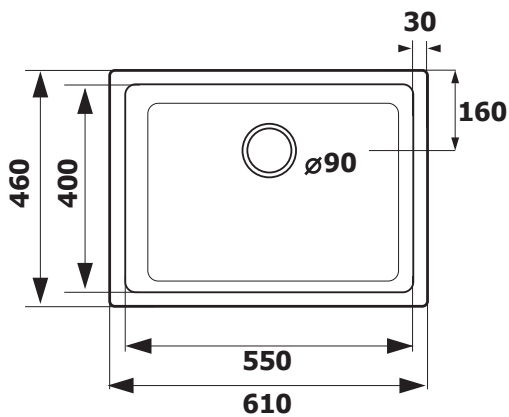

CONSTANCE III SINK

CONSTANCE-3W

INCLUDED ACCESSORIES

6020L

DIMENSIONS

Due to the Nature of Earthenware Products Dimensions are Approximate +/- .5 Inch

SPECIFICATIONS

Description	Small Single Bowl Fireclay Sink, Inset / Under Mount / Flush Mount
Overall Sink Size	L610mm x W460mm x D255mm
Bowl Dimensions	L550mm x W400mm x D240mm
Drainer Length	N/A
Technic	Fireclay Sink
Material	Fireclay

Waste Fittings	1 x (90mm x 2") basket waste included
Overflow	No

INSTALLATION OPTIONS

INSET

UNDER MOUNT

FLUSH MOUNT

PACKAGING

Gross Weight	27.1kg
Carton Size	600mm x 720mm x 360mm
Pack QTY	1

AVAILABLE IN