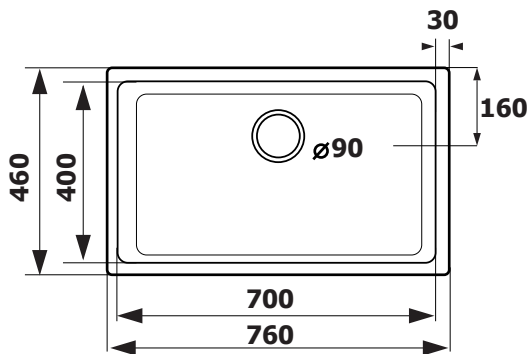

CONSTANCE IV SINK

CONSTANCE-4W

INCLUDED ACCESSORIES

6020L

DIMENSIONS

Due to the Nature of Earthenware Products Dimensions are Approximate +/- .5 Inch

SPECIFICATIONS

Description	Large Bowl Fireclay Sink, Inset / Under Mount / Flush Mount
Overall Sink Size	L760mm x W460mm x D255mm
Bowl Dimensions	L700mm x W400mm x D240mm
Drainer Length	N/A
Technic	Fireclay Sink
Material	Fireclay

Waste Fittings	1 x (90mm x 2") basket waste included
Overflow	No

INSTALLATION OPTIONS

INSET

UNDER MOUNT

FLUSH MOUNT

PACKAGING

Gross Weight	32kg
Carton Size	890mm x 570mm x 380mm
Pack QTY	1

AVAILABLE IN