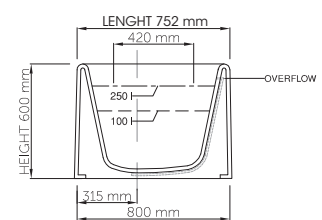

wide-edge

Price: \$ 7,760.00
 Size (l) x (w) x (h): 1800mm x 800mm x 600mm
 Waste to floor: 60mm
 Water capacity: 250 L
 Overflow: No overflow
 Material: DADOquartz®
 Finish: Matte / Satin

Base dimensions: 1800mm x 800mm
 Edge width: 60mm
 Waste diameter: 50mm - fits Bespoke 40mm plug
 Weight: 145kg

Shipping information

Packing dimensions: 1800mm x 870mm x 730mm
 Shipping mass: 195kg