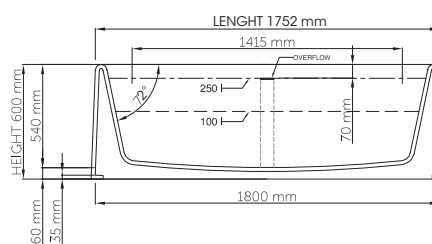

wide-edge

Price: \$ 7,760.00
 Size (l) x (w) x (h): 1800mm x 800mm x 600mm
 Waste to floor: 60mm
 Water capacity: 250 L
 Overflow: No overflow
 Material: DADOquartz®
 Finish: Matte / Satin

Base dimensions: 1800mm x 800mm
 Edge width: 60mm
 Waste diameter: 50mm - fits Bespoke 40mm plug
 Weight: 145kg

Shipping information

Packing dimensions: 1800mm x 870mm x 730mm
 Shipping mass: 195kg