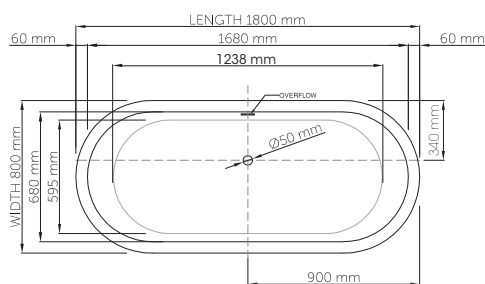

wide-edge

Price: \$ 7,760.00
 Size (l) x (w) x (h): 1800mm x 800mm x 600mm
 Waste to floor: 60mm
 Water capacity: 250 L
 Overflow: No overflow
 Material: DADOquartz®
 Finish: Matte / Satin

Base dimensions: 1800mm x 800mm
 Edge width: 60mm
 Waste diameter: 50mm - fits Bespoke 40mm plug
 Weight: 145kg

Shipping information

Packing dimensions: 1800mm x 870mm x 730mm
 Shipping mass: 195kg