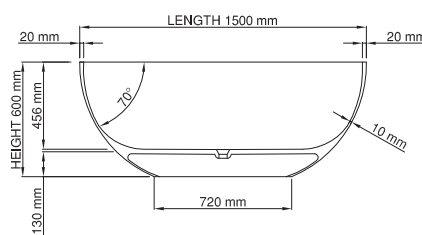

thin-edge

Price: \$ 5, 205.00
 Size (l) x (w) x (h): 1500mm x 750mm x 600mm
 Waste to floor: 130mm
 Water capacity: 286 L
 Overflow: No overflow
 Material: DADOquartz®
 Finish: Matte / Satin

Base dimensions: 720mm x 417mm
 Edge width: 20mm
 Waste diameter: 50mm - fits Bespoke 40mm plug
 Weight: 90kg

Shipping information

Packing dimensions: 1680mm x 965mm x 730mm
 Shipping mass: 140kg