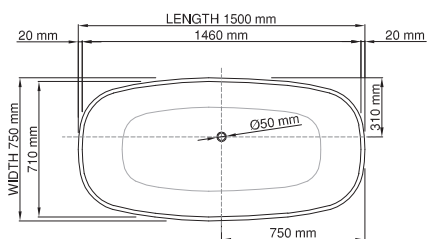

thin-edge

Price: \$ 5, 205.00
 Size (l) x (w) x (h): 1500mm x 750mm x 600mm
 Waste to floor: 130mm
 Water capacity: 286 L
 Overflow: No overflow
 Material: DADOquartz®
 Finish: Matte / Satin

Base dimensions: 720mm x 417mm
 Edge width: 20mm
 Waste diameter: 50mm - fits Bespoke 40mm plug
 Weight: 90kg

Shipping information

Packing dimensions: 1680mm x 965mm x 730mm
 Shipping mass: 140kg