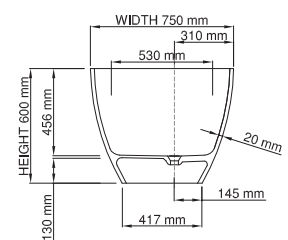

thin-edge

Price: \$ 5, 205.00
 Size (l) x (w) x (h): 1500mm x 750mm x 600mm
 Waste to floor: 130mm
 Water capacity: 286 L
 Overflow: No overflow
 Material: DADOquartz®
 Finish: Matte / Satin

Base dimensions: 720mm x 417mm
 Edge width: 20mm
 Waste diameter: 50mm - fits Bespoke 40mm plug
 Weight: 90kg

Shipping information

Packing dimensions: 1680mm x 965mm x 730mm
 Shipping mass: 140kg